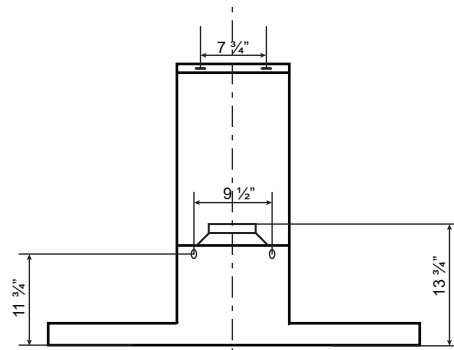

Dimensions: PRO Collection - Wall Mount

Model: SC72230 / SC72236

FRONT

SIDE

TOP

BACK