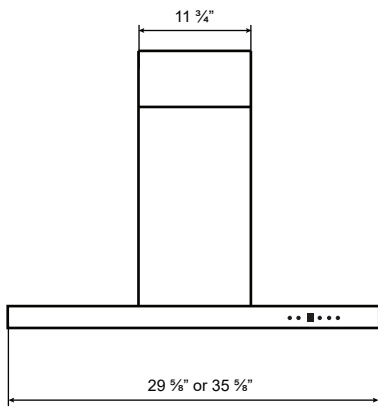

Dimensions: PRO Collection - Wall Mount

Model: SC72230 / SC72236

FRONT

SIDE

TOP

BACK