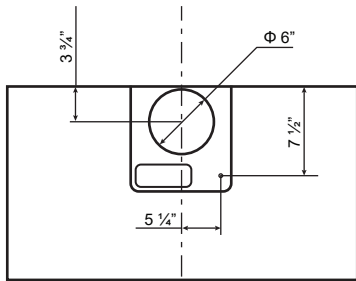

Dimensions: PRO Collection - Wall Mount

Model: SC72230 / SC72236

FRONT

SIDE

TOP

BACK