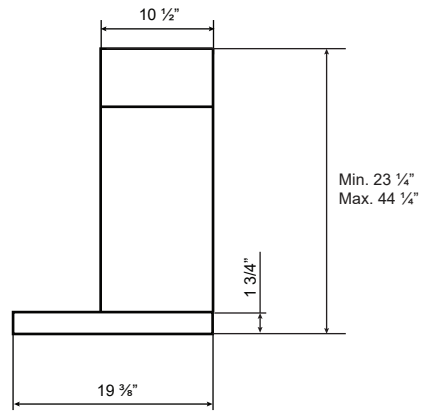

Dimensions: PRO Collection - Wall Mount

Model: SC72230 / SC72236

FRONT

SIDE

TOP

BACK