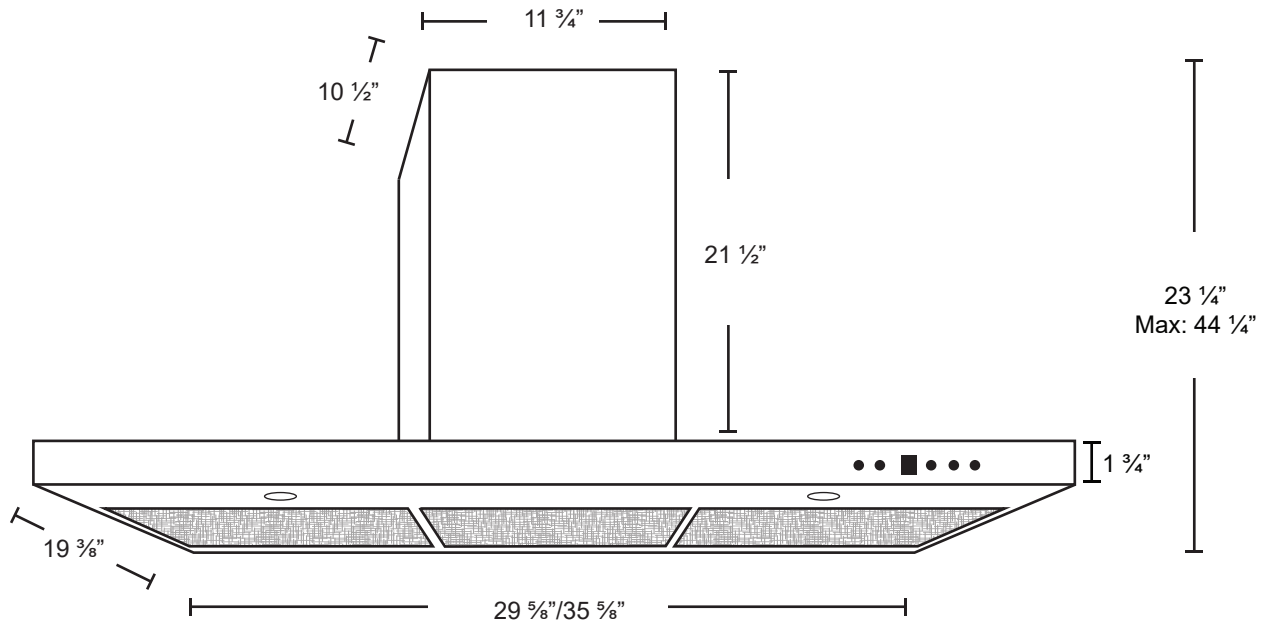

Dimensions: PRO Collection - Wall Mount

Model: SC72230 / SC72236

FRONT

SIDE

TOP

BACK