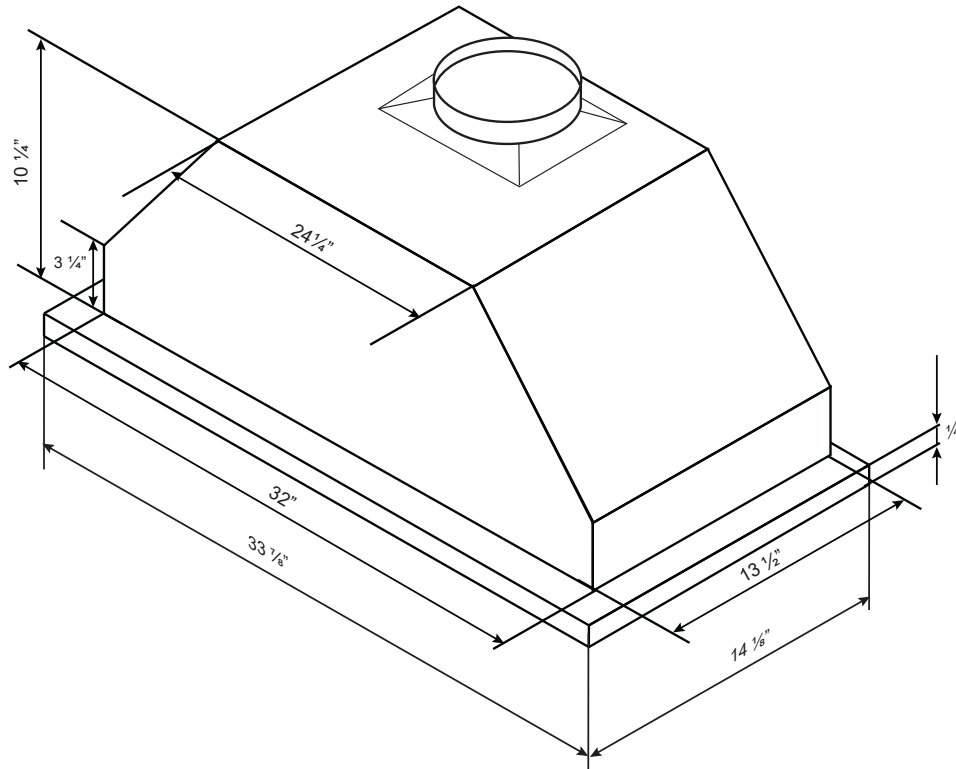

Dimensions: Classic Collection - Insert

Model: BX21534

BOTTOM

FRONT

TOP