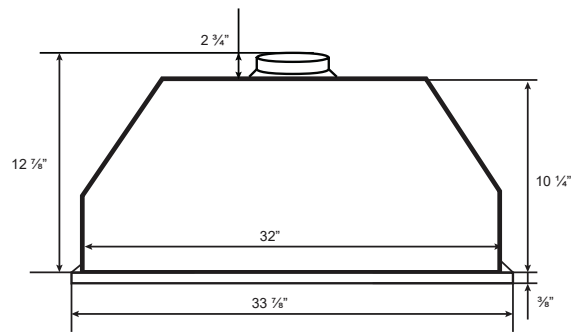

Dimensions: Classic Collection - Insert

Model: BX21534

BOTTOM

FRONT

TOP