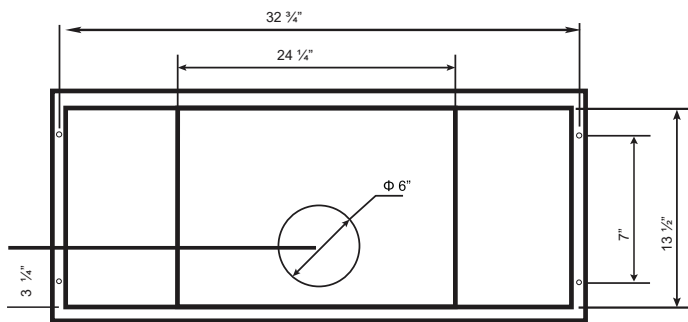

Dimensions: Classic Collection - Insert

Model: BX21534

BOTTOM

FRONT

TOP