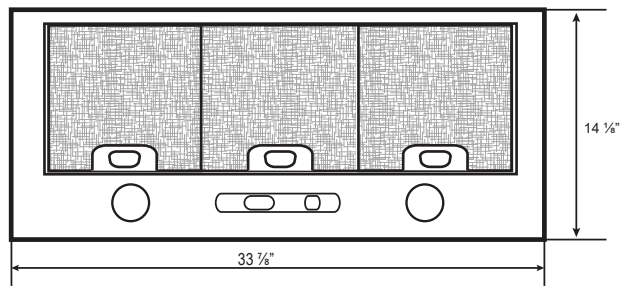

Dimensions: Classic Collection - Insert

Model: BX21534

BOTTOM

FRONT

TOP