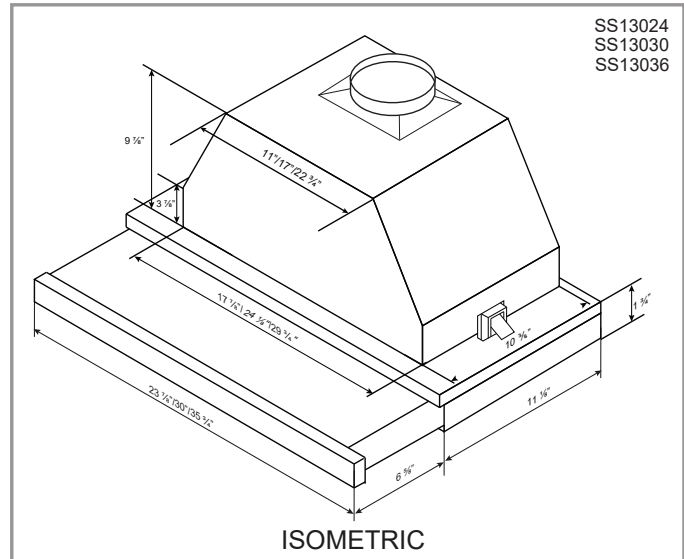

SS130 | CLASSIC Collection

Insert

Cyclone is proud to introduce its first ever slide out model. The SS130 features a second filter that can slide outwards towards the user creating a larger filter surface area to capture more grease, moisture and odour. The second filter can be kept closed while the machine is off to create a seamless look against the cabinets. Features two bright LED lights optimally spaced for ideal illumination and a powerful 300 CFM motor.

Green Features

3 Speed Slide Control Panel

Grease Cup

Long-Lasting LED Lights

Model	Colour	Ducting	Filters	Size	CFM	Fits Cabinet
SS13024	Stainless Steel	6"	Mesh	24"	300	24"
SS13030	Stainless Steel	6"	Mesh	30"	300	30"
SS13036	Stainless Steel	6"	Mesh	36"	300	36"

Options

- Widths: 24", 30", 36"
- Charcoal Filter: CF01

*Charcoal filter only available for 30" and 36"

Note: 36" is special order

Specifications

- Air Flow Volume: 300 CFM
- Electrical Connection: 120 V/60 Hz
- Power Consumption: 240 Watts