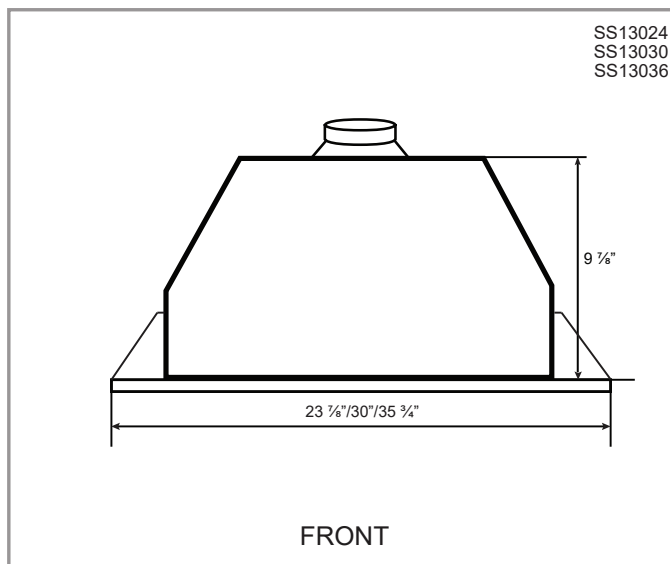

Features

- Insert range hood
- 6" round duct adapter
- Non-stick aluminum fan blades
- 3 speed slide control
- Quick release aluminum mesh filters
- 2 LED light bulbs (2 x 1.5W, GU10, 3500K)
- Plug-in connection

Options

- Widths: 24", 30", 36"
- Charcoal Filter: CF01

*Charcoal filter only available for 30" and 36"

Note: 36" is special order

Specifications

- Air Flow Volume: 300 CFM
- Electrical Connection: 120 V/60 Hz
- Power Consumption: 240 Watts

- Current: 2.0 Amps
- Fan Speed: 1350 RPM
- Fan Type: Centrifugal Blower

- Finishes: Stainless Steel
- Ducting: 6" Round
- Noise Level: Min. 2 Sones
  Max. 4 Sones