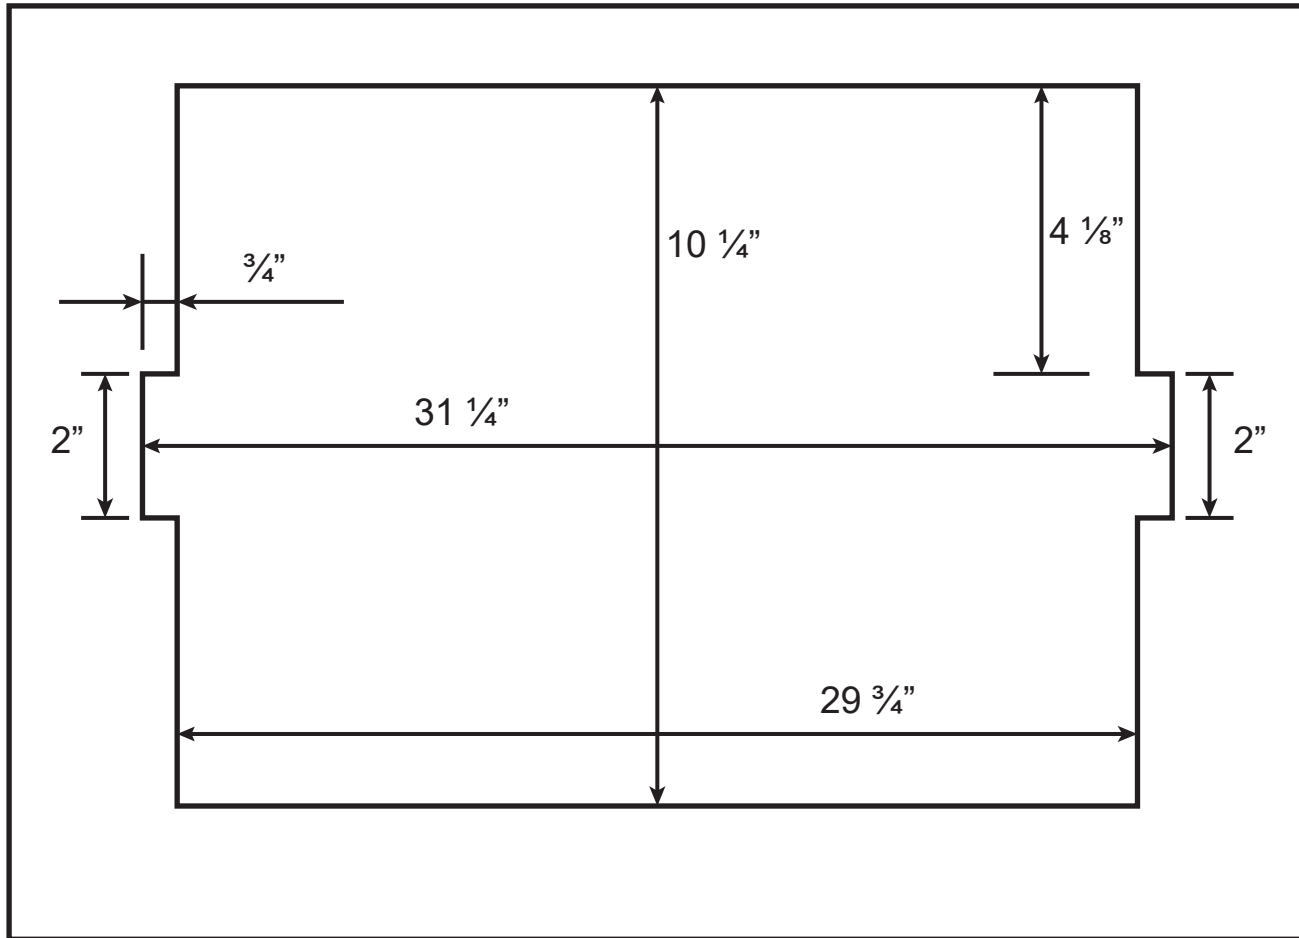

Cut Out

Classic Collection Insert - Model: SS13036

*Cutout dimensions shown are based on manufacturer minimum requirements. Installer to verify all dimensions on site and allow appropriate clearance for installation and cabinet tolerances prior to cutting.