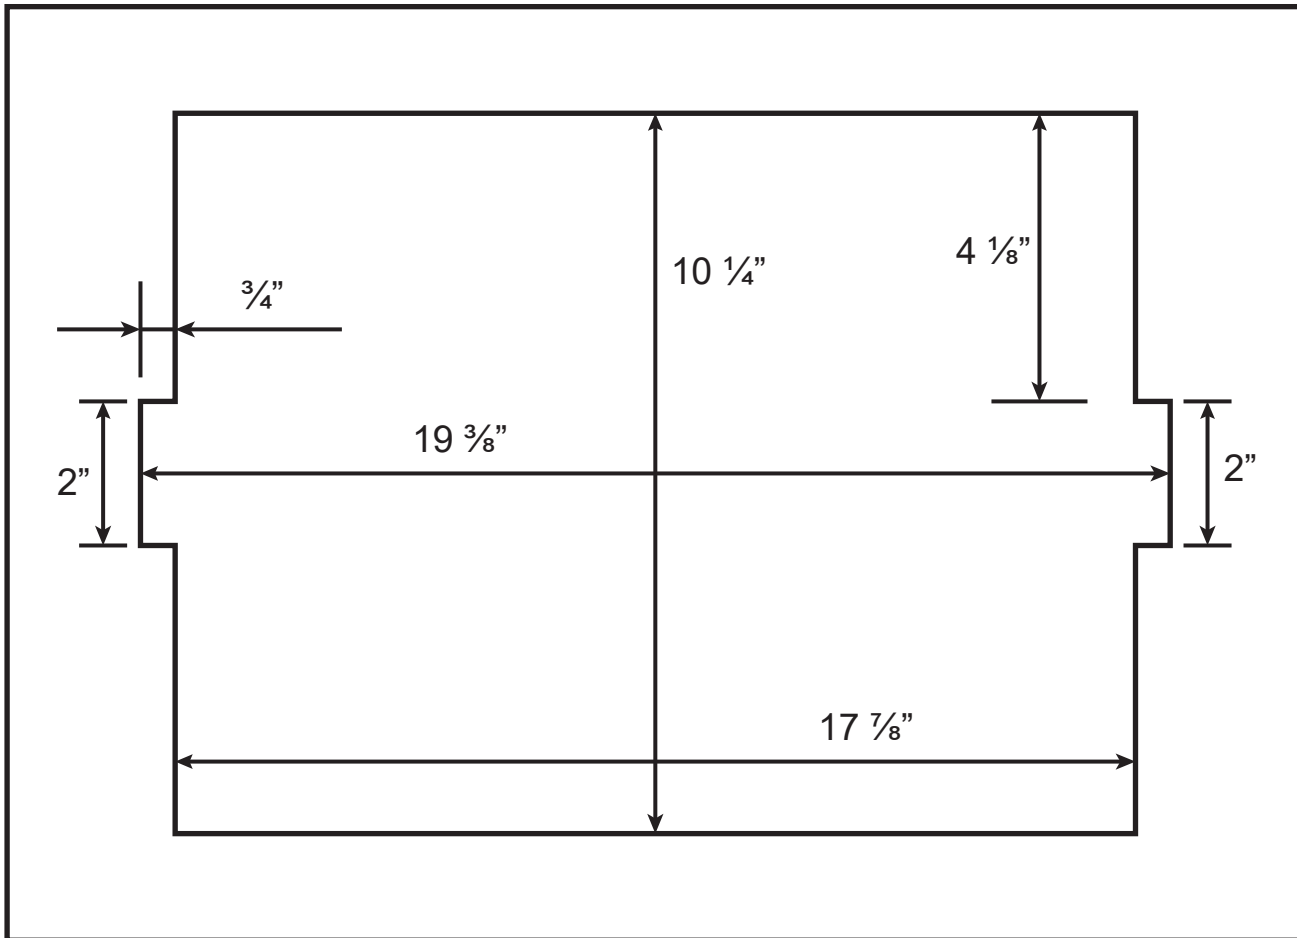

# Cut Out

Classic Collection Insert - Model: SS13024

\*Cutout dimensions shown are based on manufacturer minimum requirements. Installer to verify all dimensions on site and allow appropriate clearance for installation and cabinet tolerances prior to cutting.