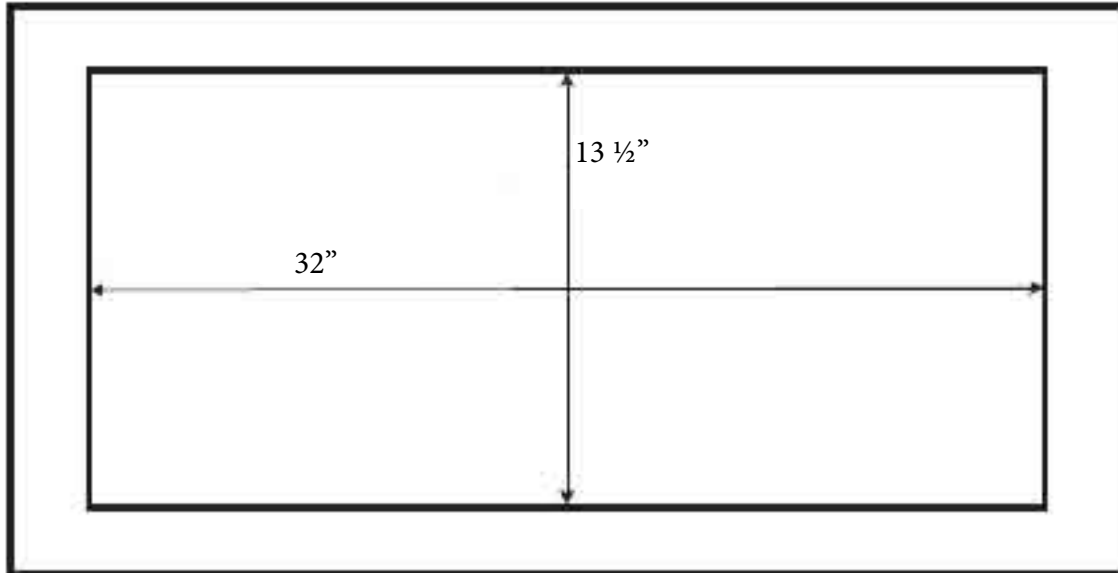

# Cut Out

Classic Collection Insert - Model: BX21234

\*Cutout dimensions shown are based on manufacturer minimum requirements. Installer to verify all dimensions on site and allow appropriate clearance for installation and cabinet tolerances prior to cutting.