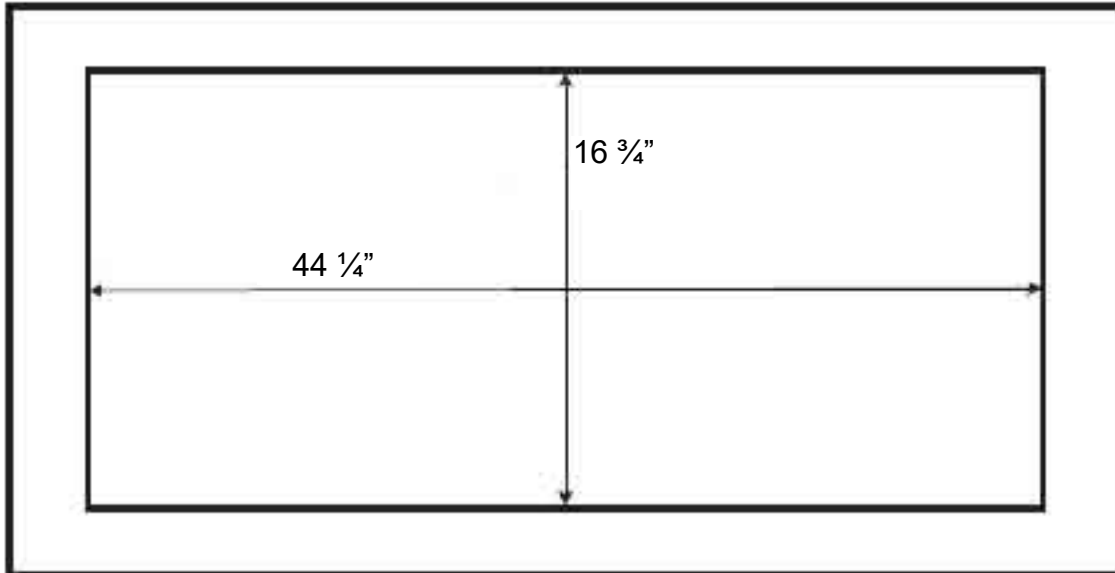

Cut Out

PRO Collection Insert - Model: BXB61246

*Cutout dimensions shown are based on manufacturer minimum requirements. Installer to verify all dimensions on site and allow appropriate clearance for installation and cabinet tolerances prior to cutting.