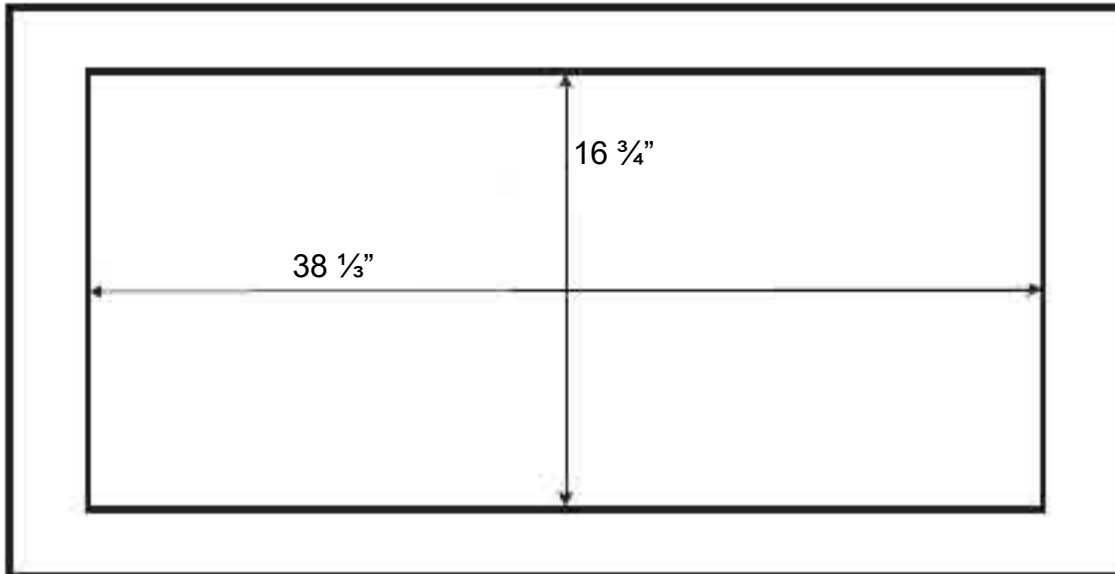

Cut Out

PRO Collection Insert - Model: BXB61240

*Cutout dimensions shown are based on manufacturer minimum requirements. Installer to verify all dimensions on site and allow appropriate clearance for installation and cabinet tolerances prior to cutting.