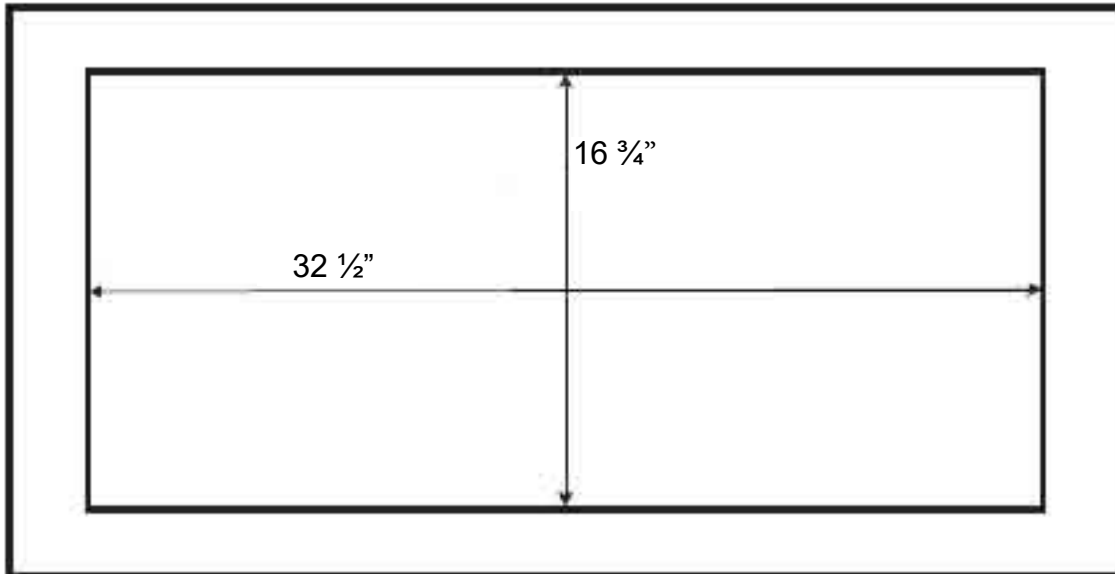

Cut Out

PRO Collection Insert - Model: BXB61234

*Cutout dimensions shown are based on manufacturer minimum requirements. Installer to verify all dimensions on site and allow appropriate clearance for installation and cabinet tolerances prior to cutting.