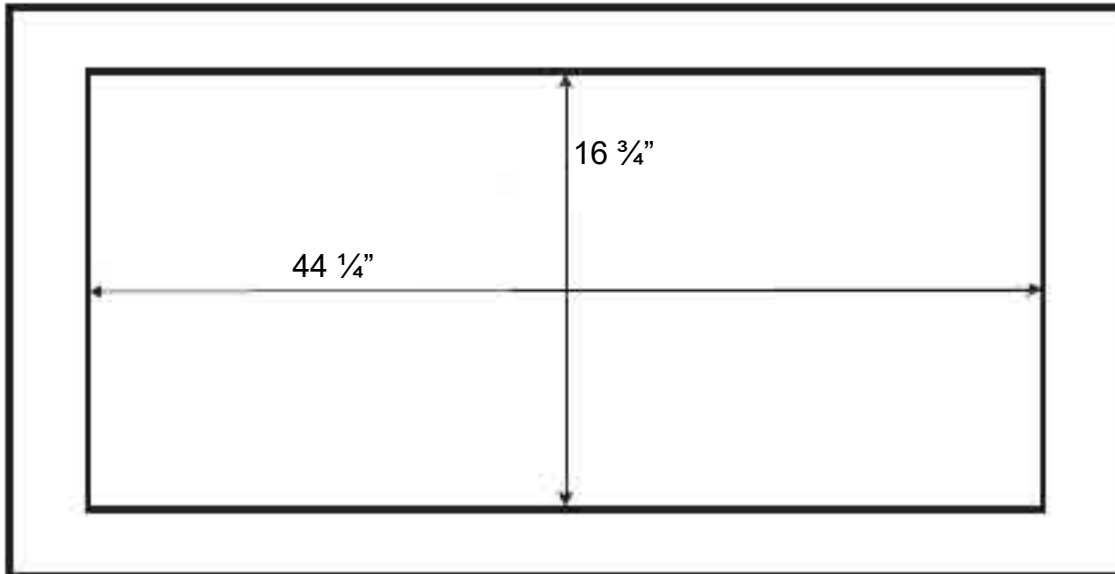

Cut Out

PRO Collection Insert - Model: BXB60946

*Cutout dimensions shown are based on manufacturer minimum requirements. Installer to verify all dimensions on site and allow appropriate clearance for installation and cabinet tolerances prior to cutting.