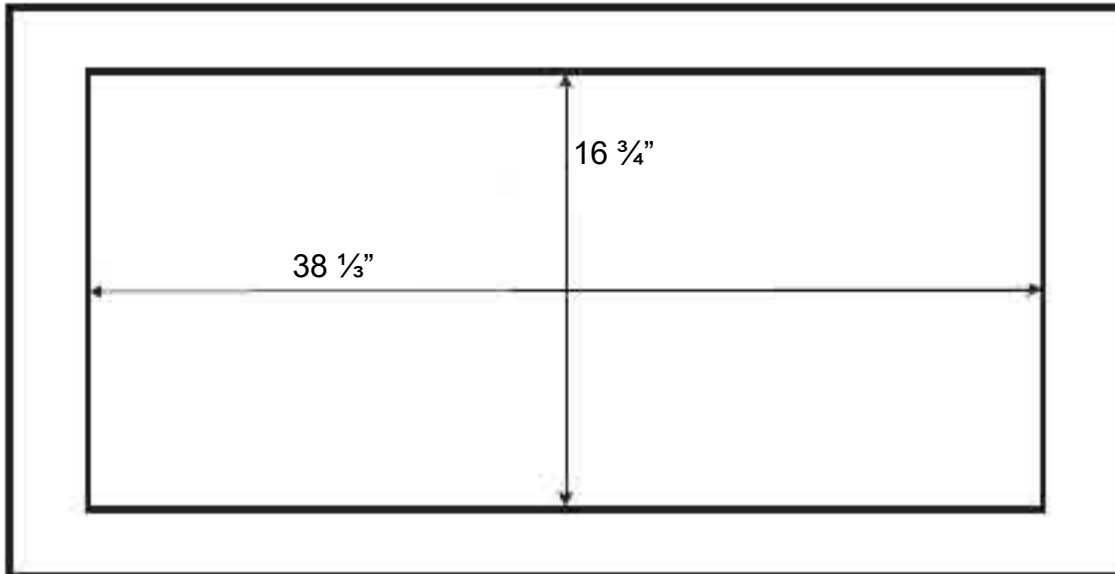

Cut Out

PRO Collection Insert - Model: BXB60940

*Cutout dimensions shown are based on manufacturer minimum requirements. Installer to verify all dimensions on site and allow appropriate clearance for installation and cabinet tolerances prior to cutting.