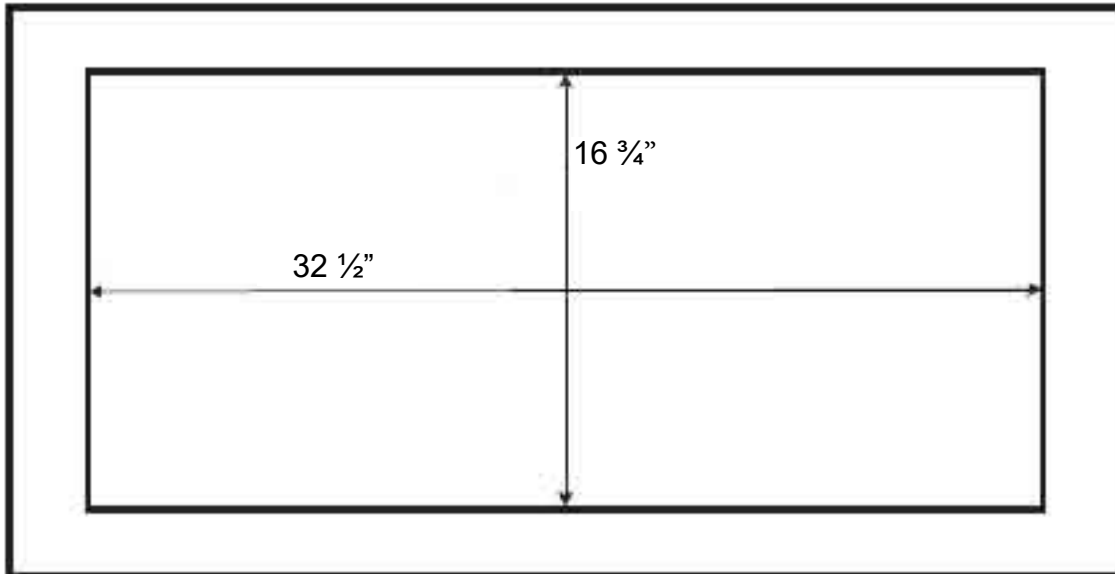

Cut Out

PRO Collection Insert - Model: BXB60934

*Cutout dimensions shown are based on manufacturer minimum requirements. Installer to verify all dimensions on site and allow appropriate clearance for installation and cabinet tolerances prior to cutting.