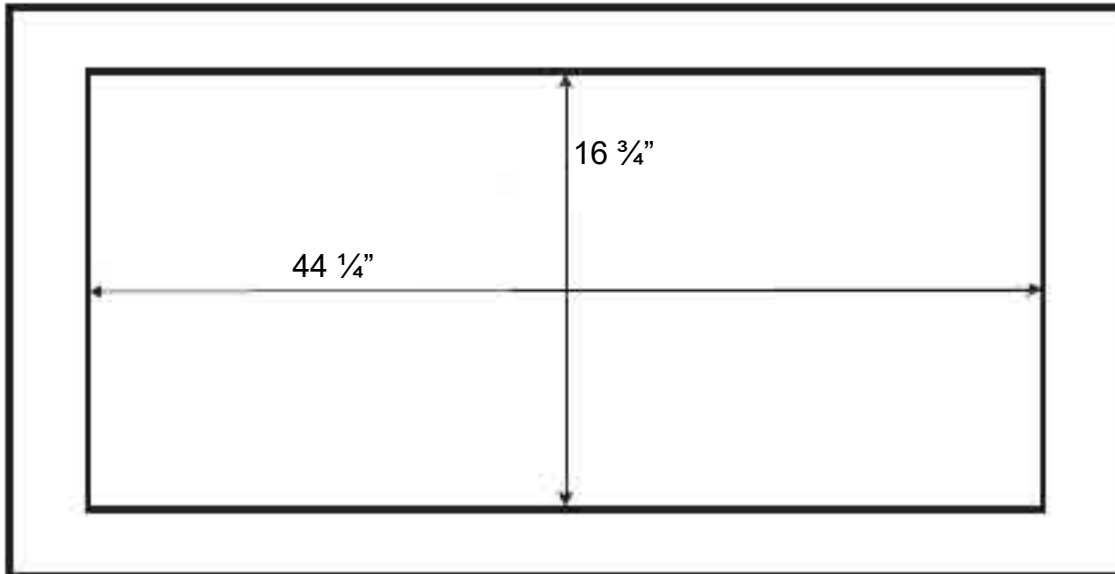

# Cut Out

PRO Collection Insert - Model: BXB60646

\*Cutout dimensions shown are based on manufacturer minimum requirements. Installer to verify all dimensions on site and allow appropriate clearance for installation and cabinet tolerances prior to cutting.