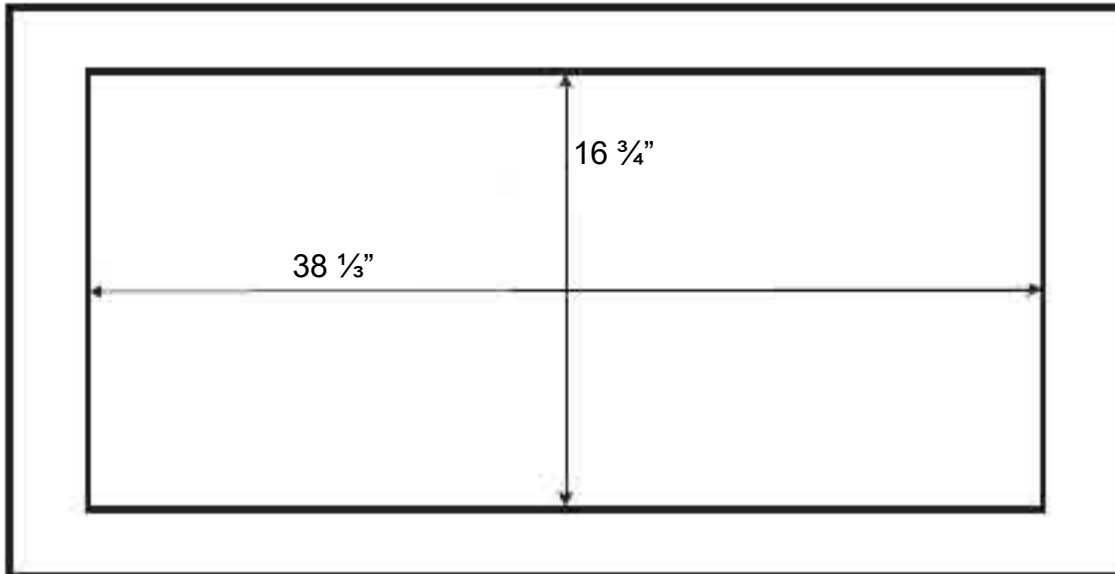

Cut Out

PRO Collection Insert - Model: BXB60640

*Cutout dimensions shown are based on manufacturer minimum requirements. Installer to verify all dimensions on site and allow appropriate clearance for installation and cabinet tolerances prior to cutting.