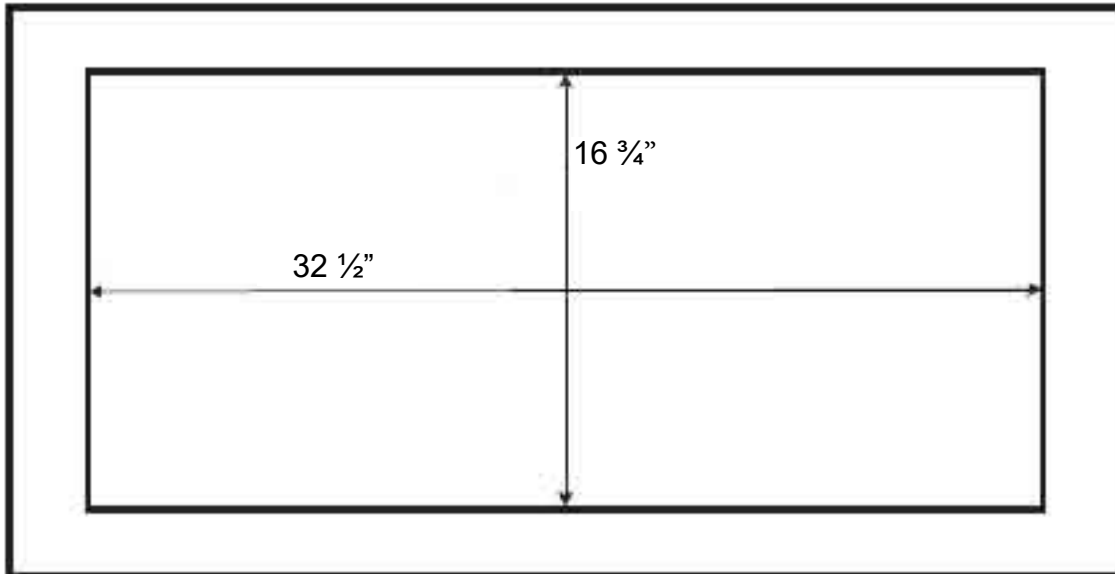

Cut Out

PRO Collection Insert - Model: BXB60634

*Cutout dimensions shown are based on manufacturer minimum requirements. Installer to verify all dimensions on site and allow appropriate clearance for installation and cabinet tolerances prior to cutting.