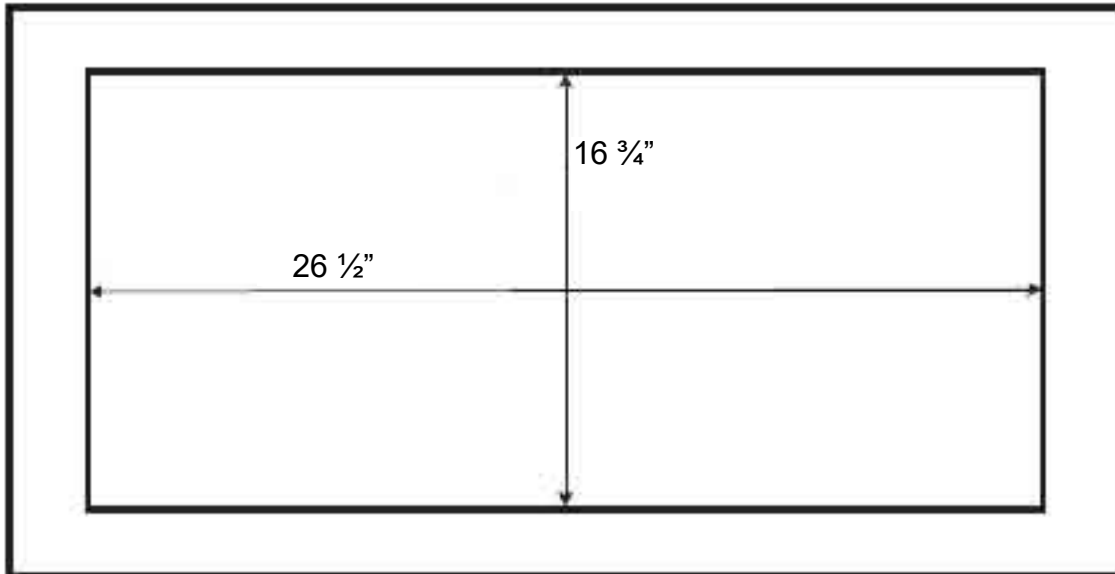

Cut Out

PRO Collection Insert - Model: BXB60628

*Cutout dimensions shown are based on manufacturer minimum requirements. Installer to verify all dimensions on site and allow appropriate clearance for installation and cabinet tolerances prior to cutting.