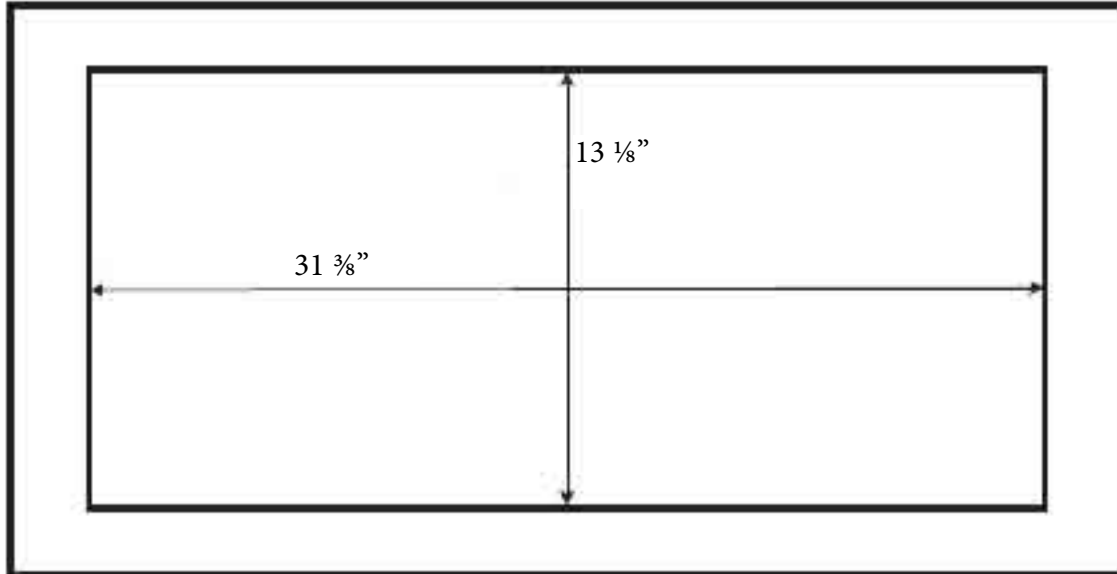

Cut Out

Classic Collection Insert - Model: BX60034

*Cutout dimensions shown are based on manufacturer minimum requirements. Installer to verify all dimensions on site and allow appropriate clearance for installation and cabinet tolerances prior to cutting.