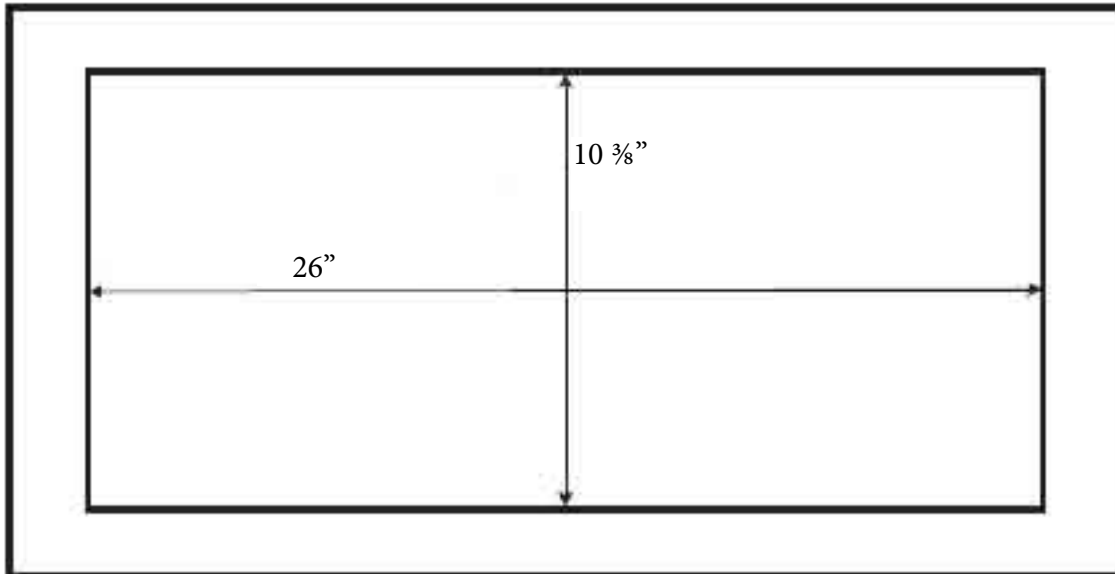

Cut Out

Classic Collection Insert - Model: BX60028

*Cutout dimensions shown are based on manufacturer minimum requirements. Installer to verify all dimensions on site and allow appropriate clearance for installation and cabinet tolerances prior to cutting.