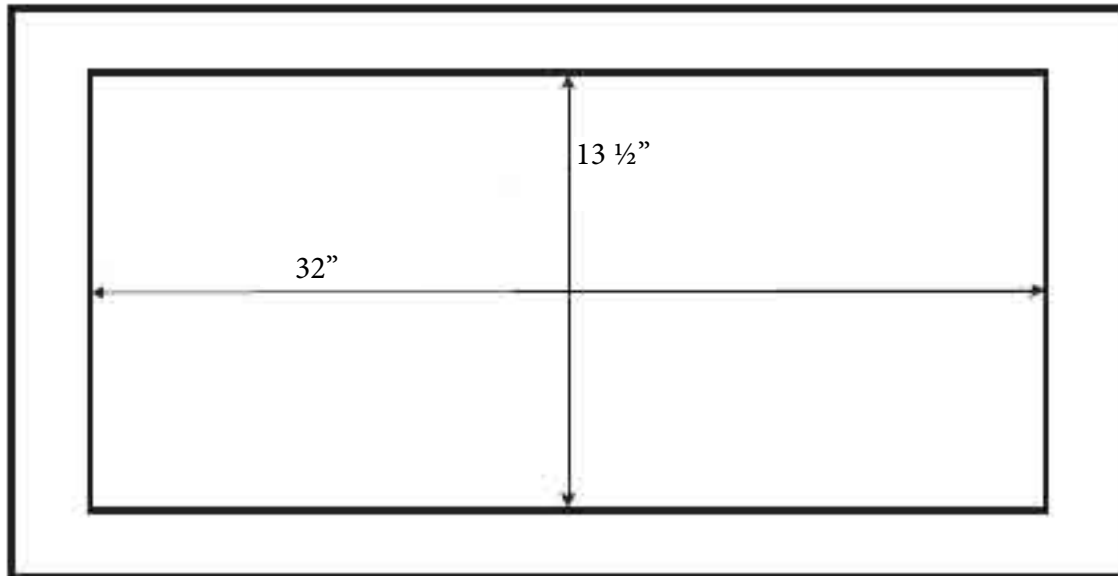

Cut Out

Classic Collection Insert - Model: BX21534

*Cutout dimensions shown are based on manufacturer minimum requirements. Installer to verify all dimensions on site and allow appropriate clearance for installation and cabinet tolerances prior to cutting.