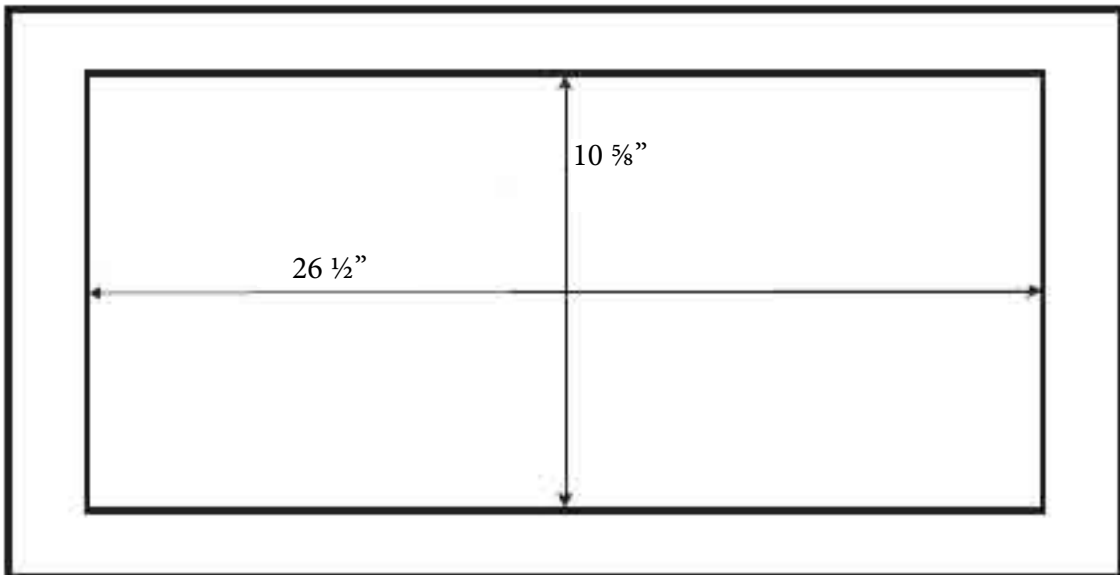

Cut Out

Classic Collection Insert - Model: BX21528

*Cutout dimensions shown are based on manufacturer minimum requirements. Installer to verify all dimensions on site and allow appropriate clearance for installation and cabinet tolerances prior to cutting.