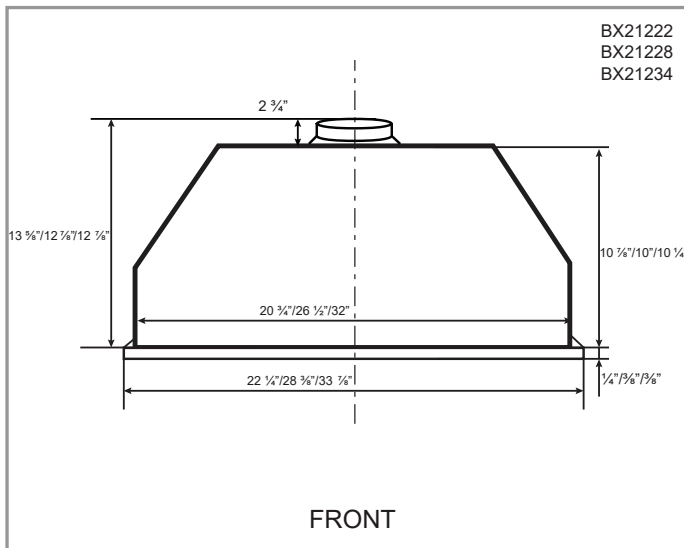

Green Features

3 Speed Push Button Control Panel (22" Only)

3 Speed Slide Control Panel (28"/34" Only)

LED Light Bulbs

Grease Cup (28"/34" Only)

Model	Colour	Ducting	Filters	Size	CFM	Fits Cabinet
BX21222	Stainless Steel	6"	Mesh	22"	300	24"
BX21228	Stainless Steel	6"	Mesh	28"	300	30"
BX21234	Stainless Steel	6"	Mesh	34"	300	36"

Options

- Widths: 22", 28", 34"
- Charcoal Filter: CF01

*Charcoal filter only available for 28" and 34"

Specifications

- | | | |
|--|--|--|
| <ul style="list-style-type: none"> • Air Flow Volume: 300 CFM • Electrical Connection: 120 V/60 Hz • Power Consumption: 300 Watts | <ul style="list-style-type: none"> • Current: 2.5 Amps • Fan Speed: 1350 RPM • Fan Type: Centrifugal Blower | <ul style="list-style-type: none"> • Finishes: Stainless Steel • Ducting: 6" Round • Noise Level: Min. 2 Sones
Max. 4 Sones |
|--|--|--|