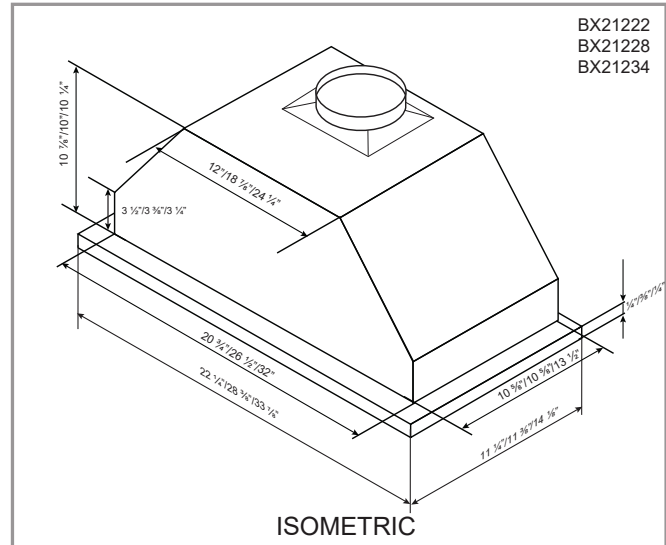

Green Features

3 Speed Push Button Control Panel (22" Only)

3 Speed Slide Control Panel (28"/34" Only)

LED Light Bulbs

Grease Cup (28"/34" Only)

Model	Colour	Ducting	Filters	Size	CFM	Fits Cabinet
BX21222	Stainless Steel	6"	Mesh	22"	300	24"
BX21228	Stainless Steel	6"	Mesh	28"	300	30"
BX21234	Stainless Steel	6"	Mesh	34"	300	36"

Options

- Widths: 22", 28", 34"
- Charcoal Filter: CF01

*Charcoal filter only available for 28" and 34"

Specifications

- | | | |
|--|--|--|
| <ul style="list-style-type: none"> • Air Flow Volume: 300 CFM • Electrical Connection: 120 V/60 Hz • Power Consumption: 300 Watts | <ul style="list-style-type: none"> • Current: 2.5 Amps • Fan Speed: 1350 RPM • Fan Type: Centrifugal Blower | <ul style="list-style-type: none"> • Finishes: Stainless Steel • Ducting: 6" Round • Noise Level: Min. 2 Sones
Max. 4 Sones |
|--|--|--|