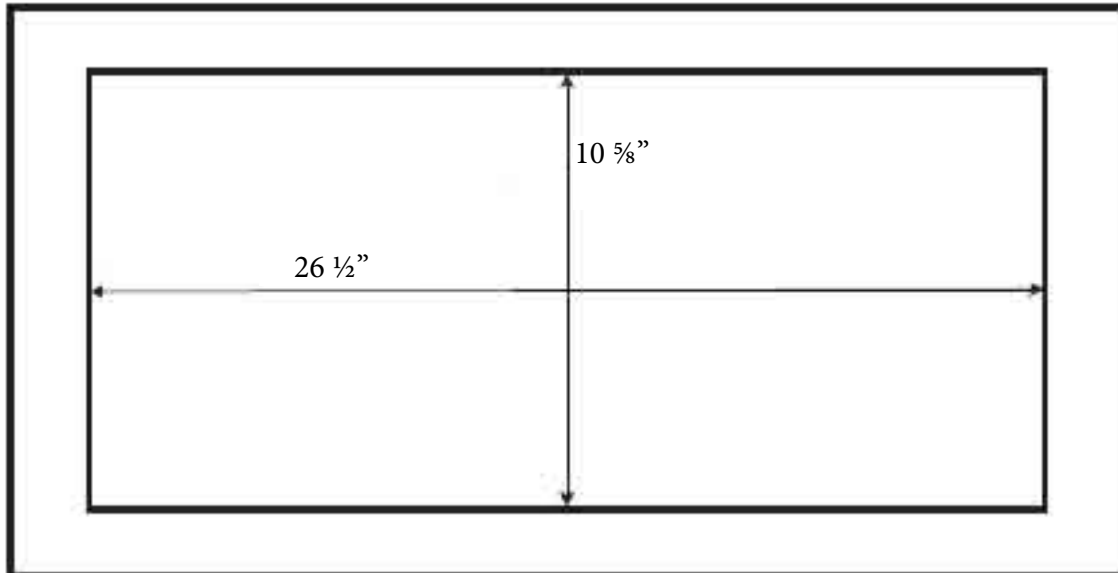

# Cut Out

Classic Collection Insert - Model: BX21228

\*Cutout dimensions shown are based on manufacturer minimum requirements. Installer to verify all dimensions on site and allow appropriate clearance for installation and cabinet tolerances prior to cutting.