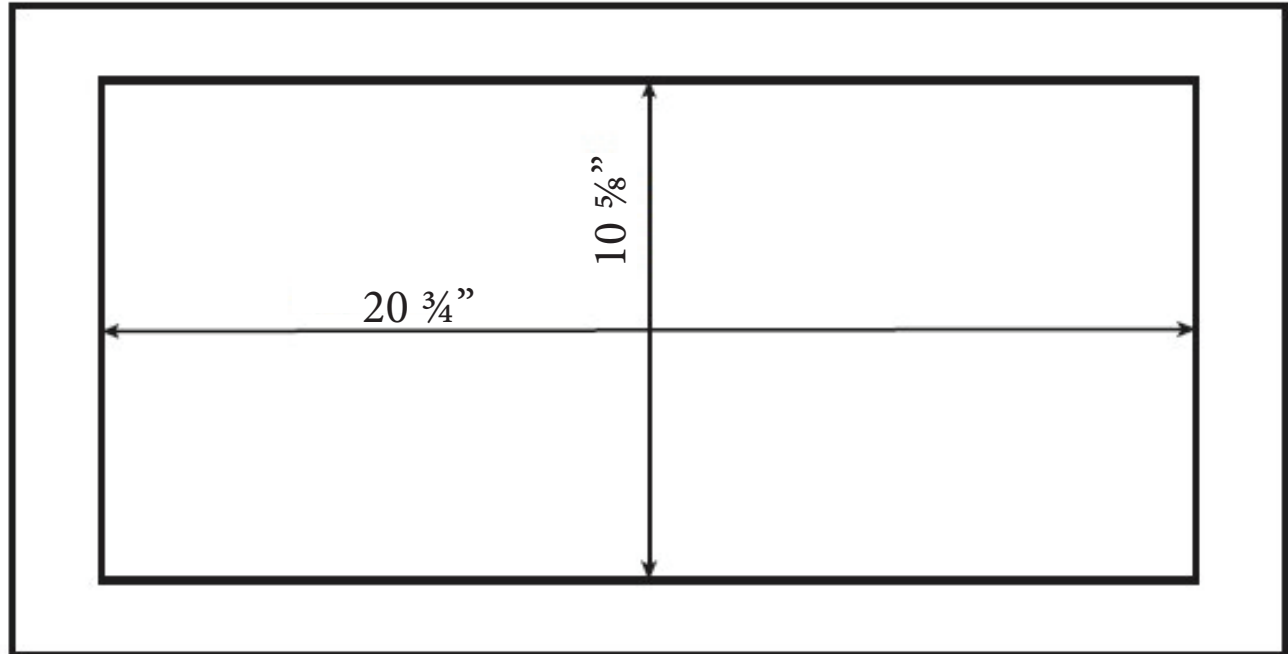

# Cut Out

Classic Collection Insert - Model: BX21222

\*Cutout dimensions shown are based on manufacturer minimum requirements. Installer to verify all dimensions on site and allow appropriate clearance for installation and cabinet tolerances prior to cutting.