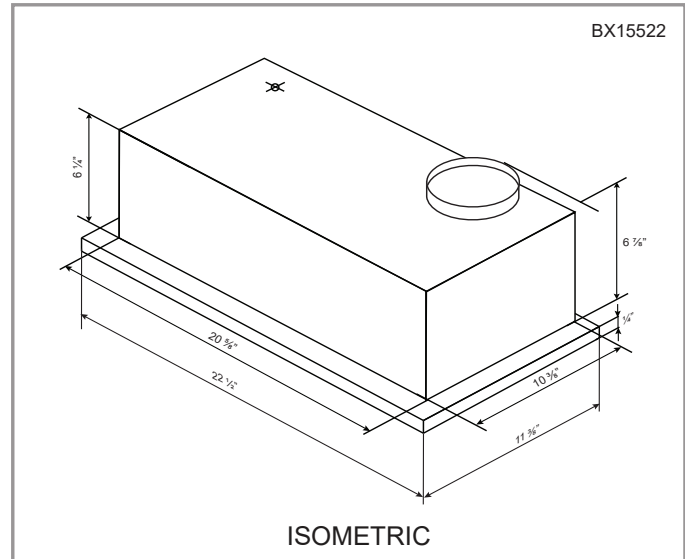

Features

- Insert range hood
- Non-stick aluminum fan blades
- 3 speed push button control
- Quick release aluminum mesh filter
- 2 LED light bulbs (2 x 1.5W, GU10, 3500K)
- Plug-in connection

Specifications

- Air Flow Volume: 280 CFM
- Electrical Connection: 120 V/60 Hz
- Power Consumption: 240 Watts
- Current: 2.0 Amps
- Fan Speed: 1450 RPM
- Fan Type: Centrifugal Blower
- Finishes: Stainless Steel
- Ducting: 6" Round
- Noise Level: Min. 2 Sones
  Max. 4 Sones