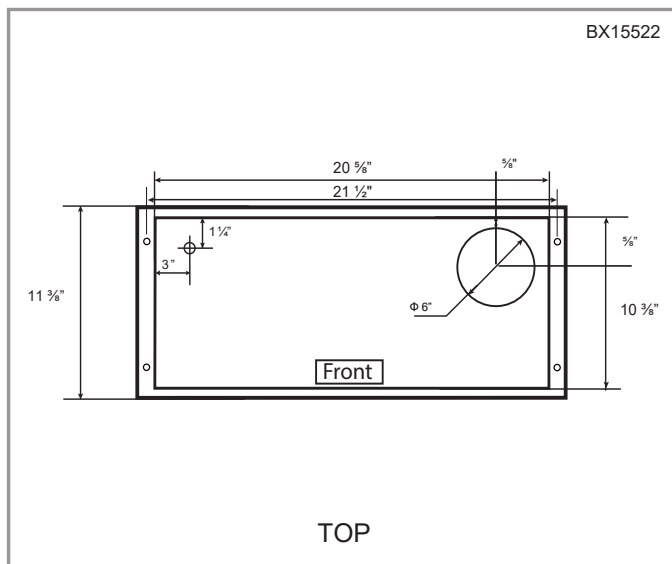

Features

- Insert range hood
- Non-stick aluminum fan blades
- 3 speed push button control
- Quick release aluminum mesh filter
- 2 LED light bulbs (2 x 1.5W, GU10, 3500K)
- Plug-in connection

Specifications

- Air Flow Volume: 280 CFM
- Electrical Connection: 120 V/60 Hz
- Power Consumption: 240 Watts
- Current: 2.0 Amps
- Fan Speed: 1450 RPM
- Fan Type: Centrifugal Blower
- Finishes: Stainless Steel
- Ducting: 6" Round
- Noise Level: Min. 2 Sones
  Max. 4 Sones