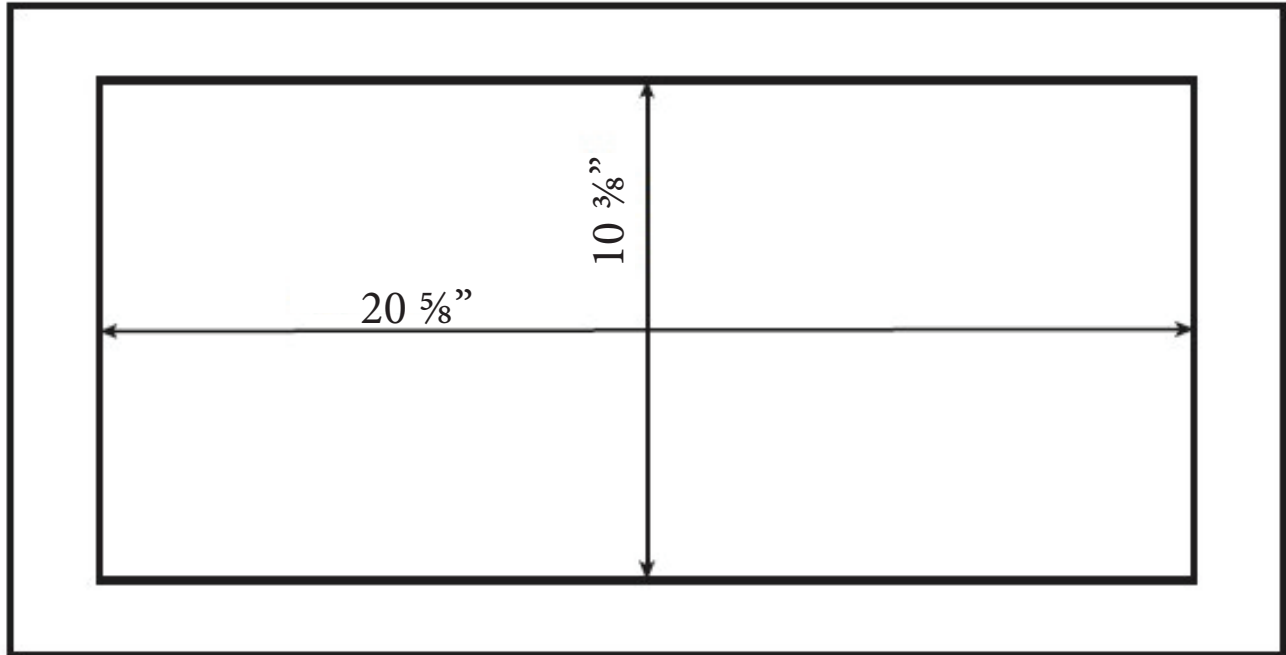

Cut Out

Classic Collection Insert - Model: BX15522

*Cutout dimensions shown are based on manufacturer minimum requirements. Installer to verify all dimensions on site and allow appropriate clearance for installation and cabinet tolerances prior to cutting.