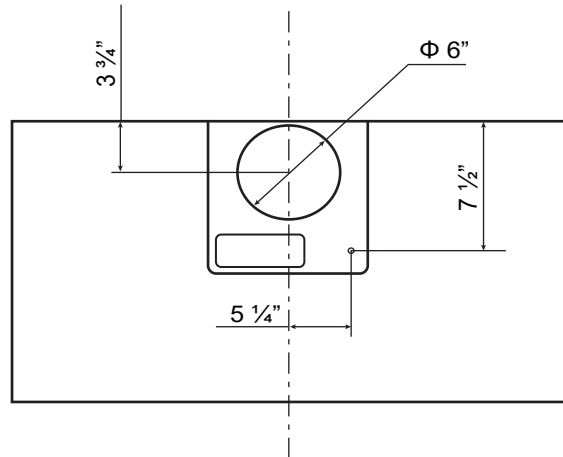

Dimensions: PRO Collection

Model: SC72224NF

TOP

BACK