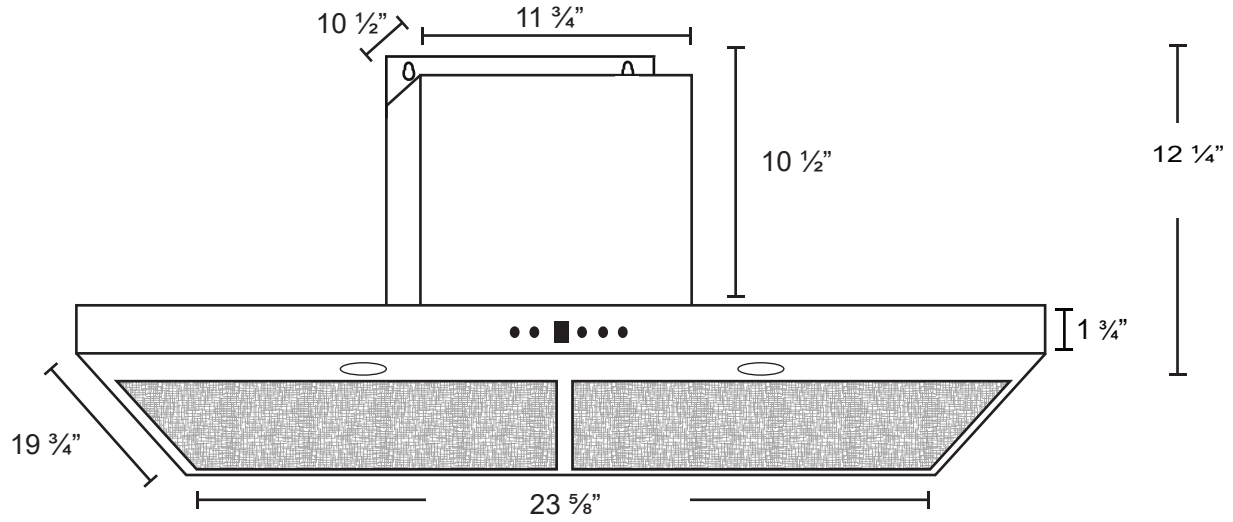

Dimensions: PRO Collection

Model: SC72224NF

TOP

BACK