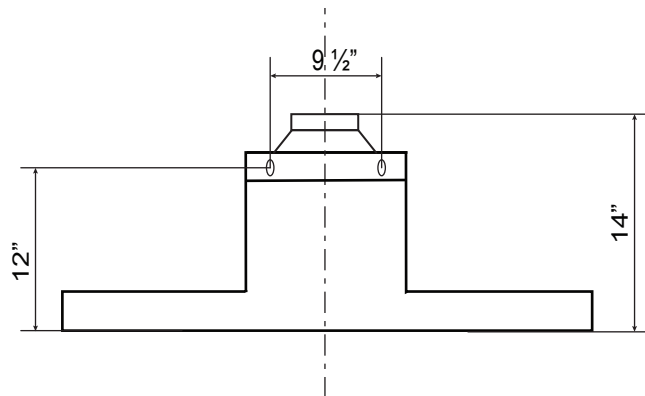

Dimensions: PRO Collection

Model: SC72224NF

TOP

BACK