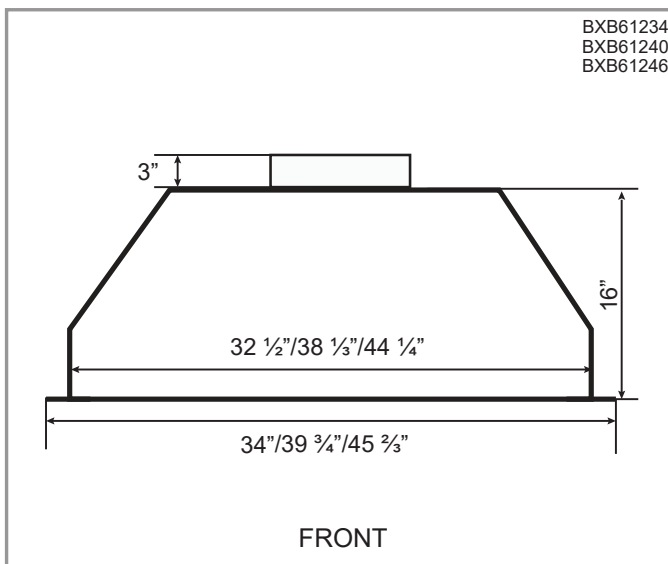

Options

- Widths: 34", 40", 46"
- Finishes: Stainless Steel, Matte Black

Specifications

- | | | |
|---|--|---|
| <ul style="list-style-type: none"> • Air Flow Volume: 1200 CFM • Electrical Connection: 120 V/60 Hz • Power Consumption: TBD | <ul style="list-style-type: none"> • Current: TBD • Fan Speed: TBD • Fan Type: Centrifugal Blower | <ul style="list-style-type: none"> • Finishes: Stainless Steel, Matte Black • Ducting: 8" Round • Noise Level: Max. TBD
Min. TBD |
|---|--|---|