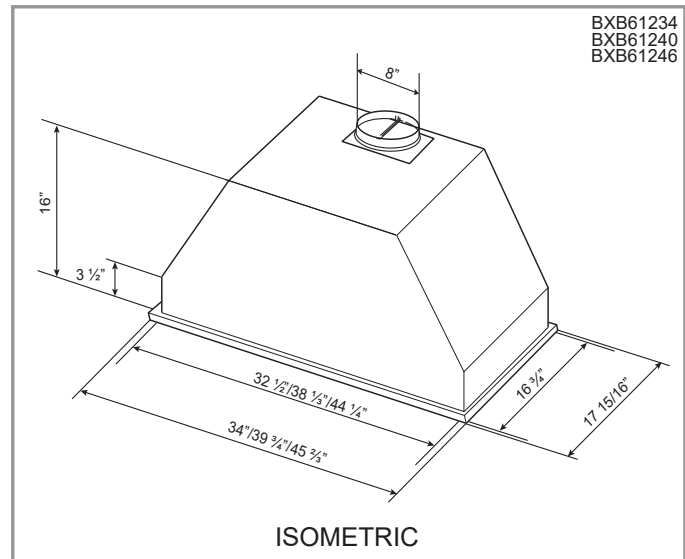

Options

- Widths: 34", 40", 46"
- Finishes: Stainless Steel, Matte Black

Specifications

- | | | |
|---|--|---|
| <ul style="list-style-type: none"> • Air Flow Volume: 1200 CFM • Electrical Connection: 120 V/60 Hz • Power Consumption: TBD | <ul style="list-style-type: none"> • Current: TBD • Fan Speed: TBD • Fan Type: Centrifugal Blower | <ul style="list-style-type: none"> • Finishes: Stainless Steel, Matte Black • Ducting: 8" Round • Noise Level: Max. TBD
Min. TBD |
|---|--|---|