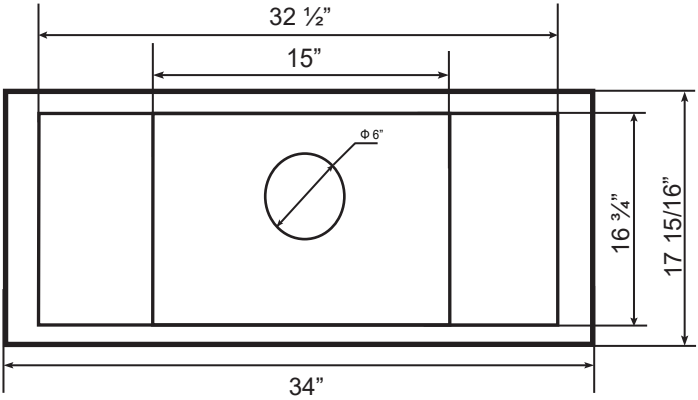

Dimensions: PRO Collection - Insert
Model: BXB60634

TOP

FRONT

SIDE