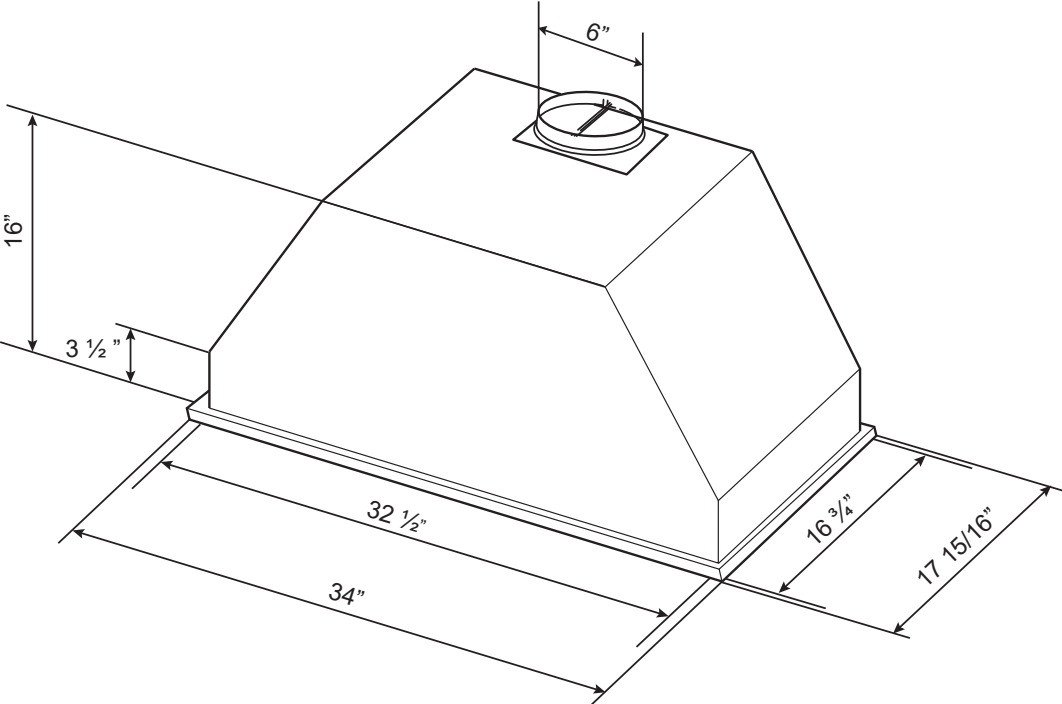

Dimensions: PRO Collection - Insert
Model: BXB60634

TOP

FRONT

SIDE