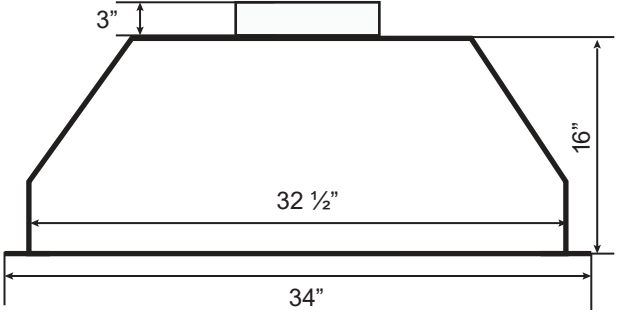

Dimensions: PRO Collection - Insert
Model: BXB60634

TOP

FRONT

SIDE