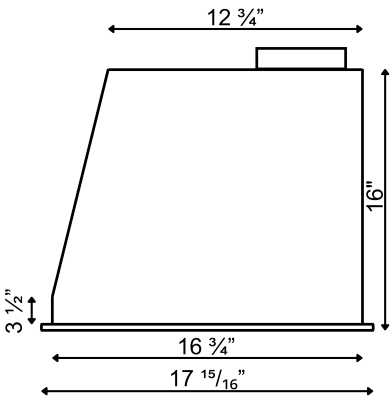

Dimensions: PRO Collection - Insert
Model: BXB60634

TOP

FRONT

SIDE