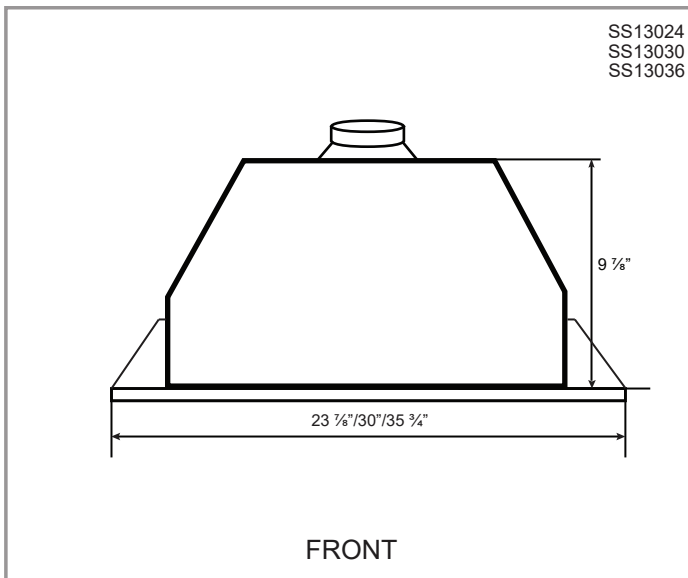

SS130 | CLASSIC Collection

Cyclone®
Breathe Better

Features

- Insert range hood
- 6" round duct adapter
- Non-stick aluminum fan blades
- 3 speed slide control
- Quick release aluminum mesh filters
- 2 LED lights (2 x 1.4W, 4000K)
- Plug-in connection

Options

- Widths: 24", 30", 36"

Note: 36" is special order

Specifications

- Air Flow Volume: 300 CFM
- Electrical Connection: 120 V/60 Hz
- Power Consumption: 240 Watts
- Current: 2.0 Amps
- Fan Speed: 1350 RPM
- Fan Type: Centrifugal Blower
- Finishes: Stainless Steel
- Ducting: 6" Round
- Noise Level: Min. 2 Sones
  Max. 4 Sones