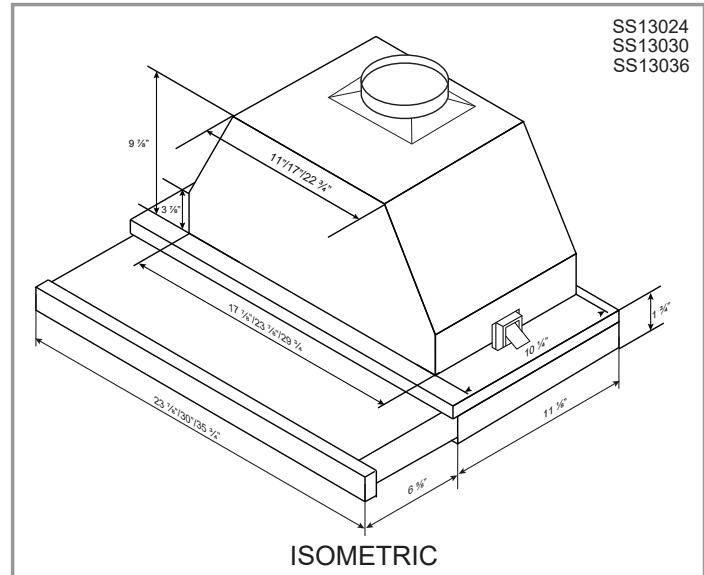

SS130 | CLASSIC Collection

Insert

Cyclone is proud to introduce its first ever slide out model. The SS130 features a second filter that can slide outwards towards the user creating a larger filter surface area to capture more grease, moisture and odour. The second filter can be kept closed while the machine is off to create a seamless look against the cabinets. Features two bright LED lights optimally spaced for ideal illumination and a powerful 300 CFM motor.

Green Features

3 Speed Slide Control Panel

Grease Cup

Long-Lasting LED Lights

Model	Colour	Ducting	Filters	Size	CFM	Fits Cabinet
SS13024	Stainless Steel	6"	Mesh	24"	300	24"
SS13030	Stainless Steel	6"	Mesh	30"	300	30"
SS13036	Stainless Steel	6"	Mesh	36"	300	36"

Options

- Widths: 24", 30", 36"

Note: 36" is special order

Specifications

- Air Flow Volume: 300 CFM
- Electrical Connection: 120 V/60 Hz
- Power Consumption: 240 Watts
- Current: 2.0 Amps
- Fan Speed: 1350 RPM
- Fan Type: Centrifugal Blower
- Finishes: Stainless Steel
- Ducting: 6" Round
- Noise Level: Min. 2 Sones
Max. 4 Sones