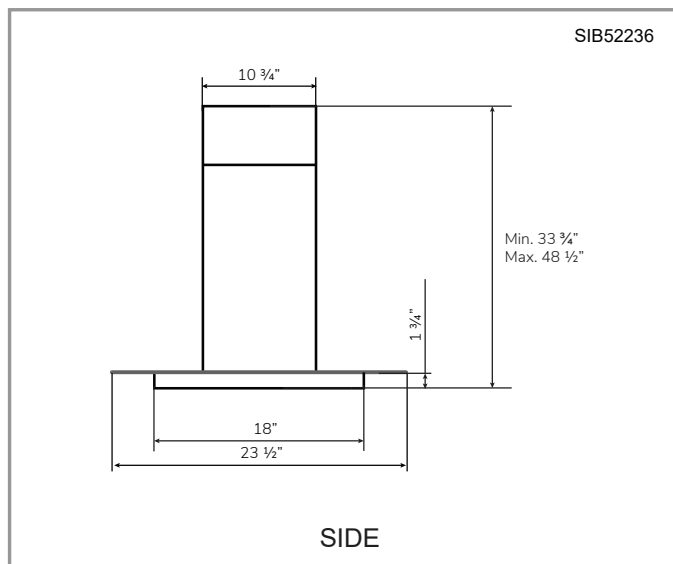

Features

- Island range hood
- 6" round duct adapter
- Non-stick aluminum fan blades
- 3 speed push button control
- 2 LED lights (2 x 1.4W, 4000K)
- Quick release stainless steel baffle filters
- Standard chimney fits up to 9 ft. ceiling
- Up to 9 minutes time-delay OFF feature
- Plug-in connection

Options

- Filters:
  - SIB522 - Quick Release Stainless Steel Baffle Filters
- Chimney Flues:
  - IS2.CH16 - short (7'-8' ceilings)
  - IS2.CH24 - standard (8'-9' ceilings)
  - IS2.CH32 - extended (9'-11' ceilings)

Specifications

• Air Flow Volume: 600 CFM • Electrical Connection: 120 V/60 Hz • Power Consumption: 300 Watts	• Current: 3.0 Amps • Fan Speed: 1599 RPM • Fan Type: Centrifugal Blower	• Finishes: Stainless Steel • Ducting: 6" Round • Noise Level: Min. 2 Sones Max. 6 Sones