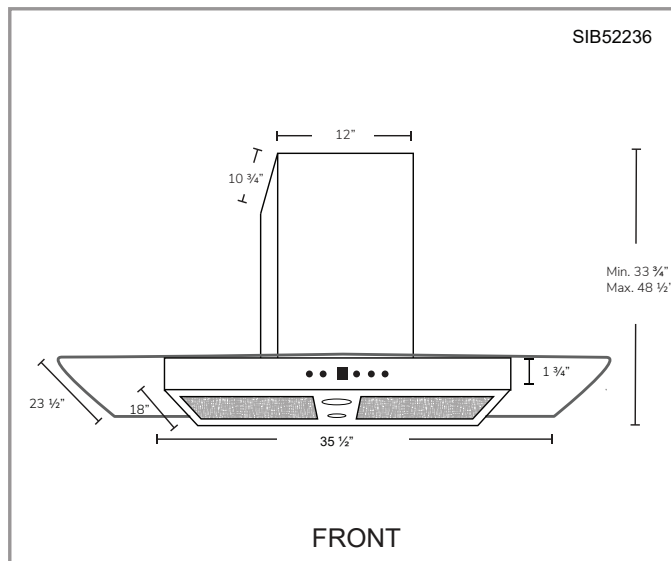

Features

- Island range hood
- 6" round duct adapter
- Non-stick aluminum fan blades
- 3 speed push button control
- 2 LED lights (2 x 1.4W, 4000K)
- Quick release stainless steel baffle filters
- Standard chimney fits up to 9 ft. ceiling
- Up to 9 minutes time-delay OFF feature
- Plug-in connection

Options

- Filters:
  - SIB522 - Quick Release Stainless Steel Baffle Filters
- Chimney Flues:
  - IS2.CH16 - short (7'-8' ceilings)
  - IS2.CH24 - standard (8'-9' ceilings)
  - IS2.CH32 - extended (9'-11' ceilings)

Specifications

• Air Flow Volume: 600 CFM • Electrical Connection: 120 V/60 Hz • Power Consumption: 300 Watts	• Current: 3.0 Amps • Fan Speed: 1599 RPM • Fan Type: Centrifugal Blower	• Finishes: Stainless Steel • Ducting: 6" Round • Noise Level: Min. 2 Sones Max. 6 Sones