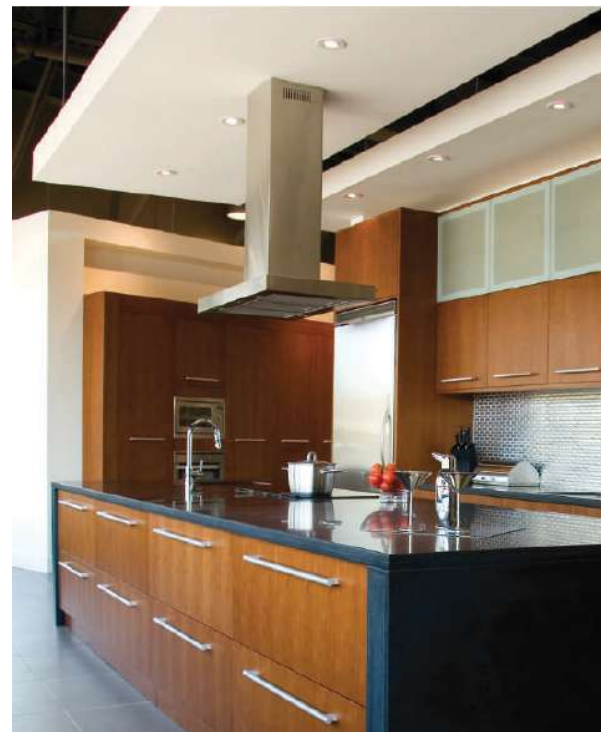

Island Hood

Strong and incredibly quiet, the SI(B)323 makes a powerful statement in any kitchen. Features mesh or dishwasher-friendly baffle filters, four bright LED lights for optimal lighting, and a highly efficient motor.

Green Features

3 Speed Push Button
Control Panel

Long-Lasting
LED Lights

Time-Delay
OFF Feature

Grease Cup

Model	Colour	Ducting	Filters	Size	CFM
SIB32330	Stainless Steel	6"	Baffle	30"	300
SIB32336	Stainless Steel	6"	Baffle	36"	300