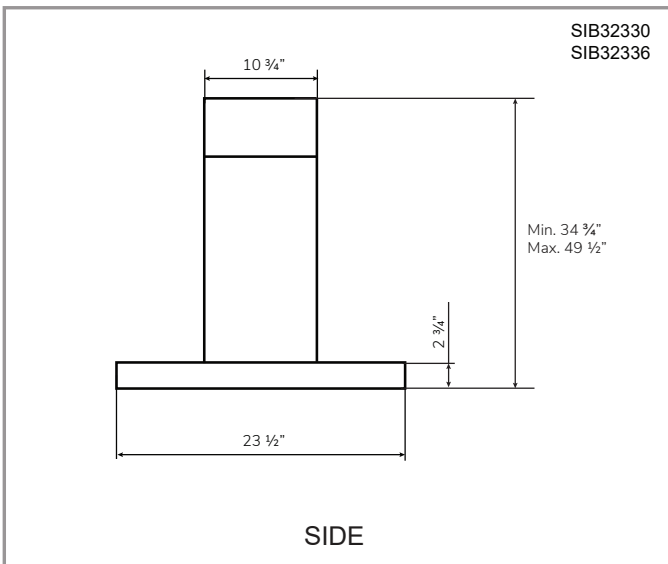

Features

- Island range hood
- 6" round duct adapter
- Non-stick aluminum fan blades
- 3 speed push button control
- 4 LED lights(4 x 1.4W, 4000K)
- Quick release stainless steel baffle filters
- Standard chimney fits up to 9 ft. ceiling
- Up to 9 minutes time-delay OFF feature
- Plug-in connection

Options

- Filters:
  - SIB323 - Quick Release Stainless Steel Baffle Filters
- Chimney Flues:
  - IS1.CH16 - short (7'-8' ceilings)
  - IS1.CH24 - standard (8'-9' ceilings)
  - IS1.CH32 - extended (9'-11' ceilings)
- Widths: 30", 36"

Specifications

▪ Air Flow Volume: 300 CFM ▪ Electrical Connection: 120 V/60 Hz ▪ Power Consumption: 300 Watts	▪ Current: 2.5 Amps ▪ Fan Speed: 1350 RPM ▪ Fan Type: Centrifugal Blower	▪ Finishes: Stainless Steel ▪ Ducting: 6" Round ▪ Noise Level: Min. 2 Sones Max. 4 Sones