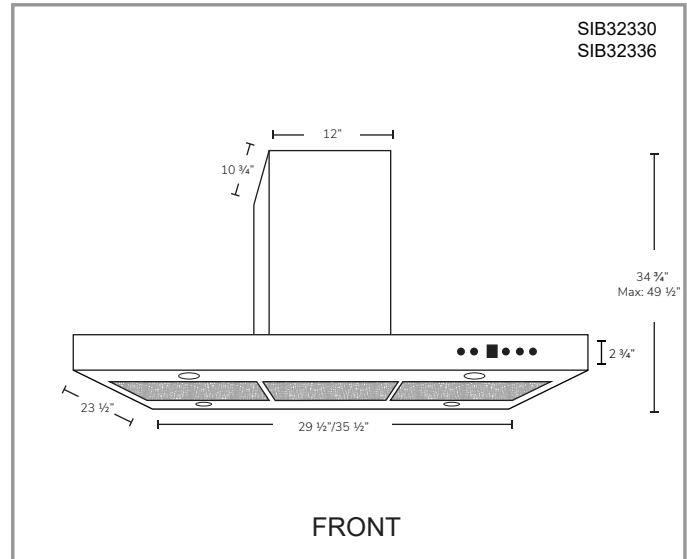

Features

- Island range hood
- 6" round duct adapter
- Non-stick aluminum fan blades
- 3 speed push button control
- 4 LED lights(4 x 1.4W, 4000K)
- Quick release stainless steel baffle filters
- Standard chimney fits up to 9 ft. ceiling
- Up to 9 minutes time-delay OFF feature
- Plug-in connection

Options

- Filters:
  - SIB323 - Quick Release Stainless Steel Baffle Filters
- Chimney Flues:
  - IS1.CH16 - short (7'-8' ceilings)
  - IS1.CH24 - standard (8'-9' ceilings)
  - IS1.CH32 - extended (9'-11' ceilings)
- Widths: 30", 36"

Specifications

▪ Air Flow Volume: 300 CFM ▪ Electrical Connection: 120 V/60 Hz ▪ Power Consumption: 300 Watts	▪ Current: 2.5 Amps ▪ Fan Speed: 1350 RPM ▪ Fan Type: Centrifugal Blower	▪ Finishes: Stainless Steel ▪ Ducting: 6" Round ▪ Noise Level: Min. 2 Sones Max. 4 Sones