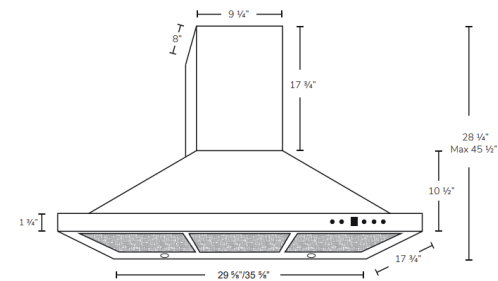

Specifications

- Air Flow Volume: 300 CFM
- Electrical Connection: 120 V/60 Hz
- Power Consumption: 300 Watts
- Current: 2.5 Amps
- Fan Speed: 1350 RPM
- Fan Type: Centrifugal Blower
- Finishes: Stainless Steel
- Ducting: 6" Round
- Noise Level: Min. 2 Sones Max. 4 Sones