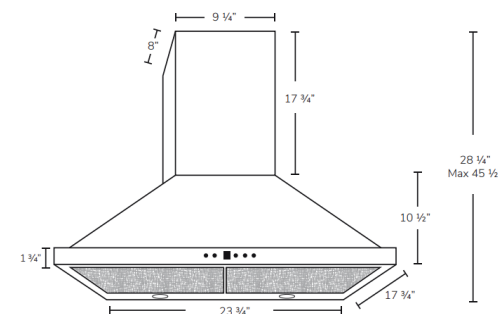

Options

- Filters: Aluminium Mesh Filters, Baffle Filters
- Chimney Flues: A1.CH10 - short (7'-8' ceilings)
  A1.CH18 - standard (8'-9' ceilings)
  A1.CH30 - extended (9'-11' ceilings)
- Widths: 24", 30", 36"