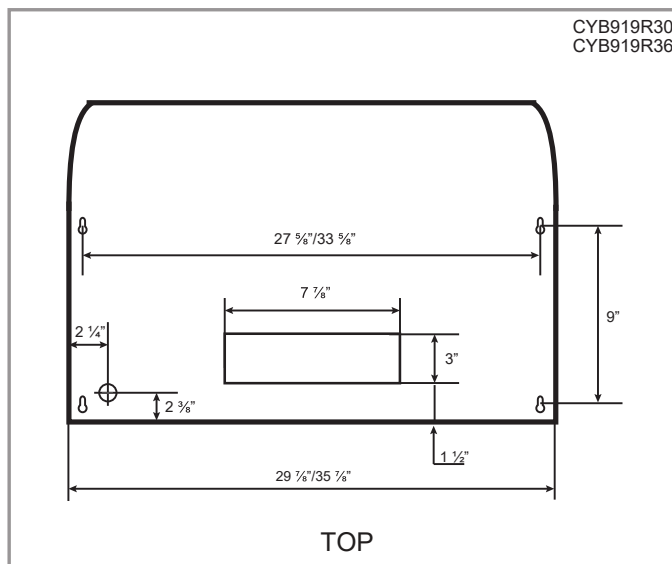

## Options

- Widths: 30", 36"
- Finishes: White, Black, Matte Black, Stainless Steel