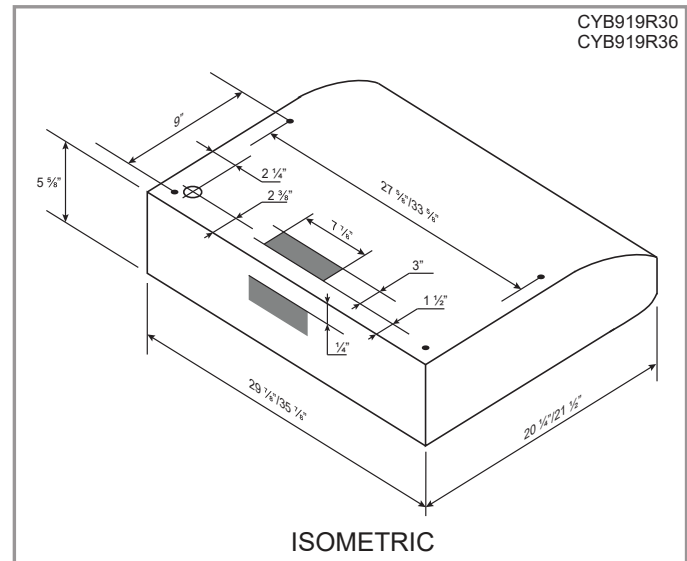

CYB919R | CLASSIC Collection

Cyclone®
Breathe Better

Features

- Undermount range hood
- 3 ¼" x 10" rectangular damper
- Non-stick aluminum fan blades
- 3 speed push button control
- 2 LED light bulbs (2 x 1.5W GU10, 3000K)
- Quick release stainless steel baffle filters
- Hard-wire connection

Options

- Widths: 30", 36"
- Finishes: White, Black, Matte Black, Stainless Steel

Specifications

- Air Flow Volume: 570 CFM
- Electrical Connection: 120 V/60 Hz
- Power Consumption: 288 Watts
- Current: 2.4 Amps
- Fan Speed: 1600 RPM
- Fan Type: Axial Blower
- Finishes: White, Black, Matte Black, Stainless Steel
- Ducting: 6" Round
- Noise Level: Min. 2 Sones
  Max. 6 Sones
- Knock-out: 3 ¼" x 10" Rectangular (Top or Rear)