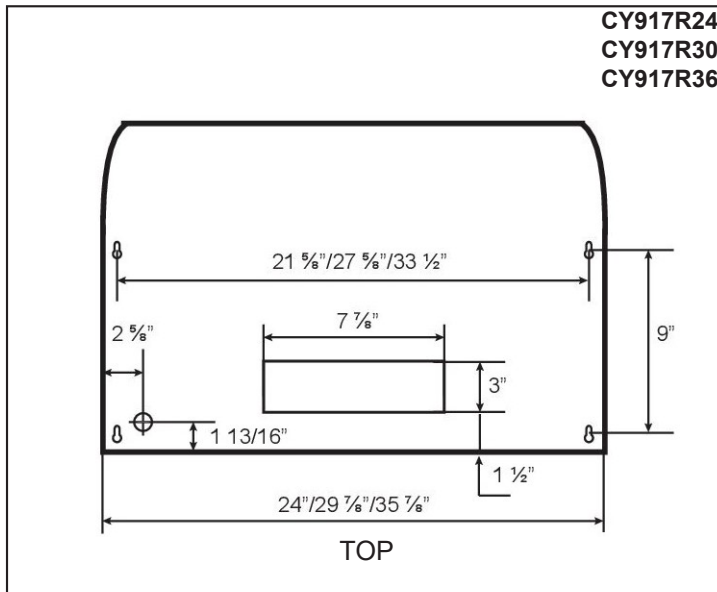

Options

- Width: 24", 30", 36"
- Finishes: White, Black, Stainless Steel

Note

- 24" comes with two filters
- 36" only come with stainless steel finish

Specifications

- | | | |
|--------------------------------------|--------------------------|-----------------------------|
| • Air Flow Volume: 300 CFM | • Current: 2.0 Amps | • Ducting: 6" round |
| • Electrical Connection: 120 V/60 Hz | • Fan Speed: 1350 RPM | • Noise Level: Min. 2 Sones |
| • Power Consumption: 240 Watts | • Fan Type: Axial Blower | Max. 4 Sones |