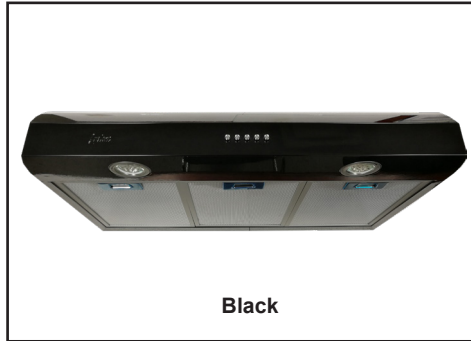

CY917R | CLASSIC COLLECTION

Cyclone[®]
Breathe Better

Undermount

Enjoy a sleek, modern-style fan without the fuss of a renovation. Features a single, centered fan that boasts 300 CFM of power. Elegant mesh filters are a breeze to remove and replace. A powerful machine in a small frame, well-suited to any size living space.

Green Features:

3 Speed Push Button Control Panel

Long-Lasting LED Lights

Grease Ring

Model	Finish	Ducting	Filters	Size	CFM
CY917R24W	White	6" round	Mesh	24"	300
CY917R24B	Black	6" round	Mesh	24"	300
CY917R24SS	Stainless Steel	6" round	Mesh	24"	300
CY917R30W	White	6" round	Mesh	30"	300
CY917R30B	Black	6" round	Mesh	30"	300
CY917R30SS	Stainless Steel	6" round	Mesh	30"	300
CY917R36SS	Stainless Steel	6" round	Mesh	36"	300

Options

- Width: 24", 30", 36"
- Finishes: White, Black, Stainless Steel

Note

- 24" comes with two filters
- 36" only come with stainless steel finish

Specifications

- | | | |
|--------------------------------------|--------------------------|-----------------------------|
| • Air Flow Volume: 300 CFM | • Current: 2.0 Amps | • Ducting: 6" round |
| • Electrical Connection: 120 V/60 Hz | • Fan Speed: 1350 RPM | • Noise Level: Min. 2 Sones |
| • Power Consumption: 240 Watts | • Fan Type: Axial Blower | Max. 4 Sones |