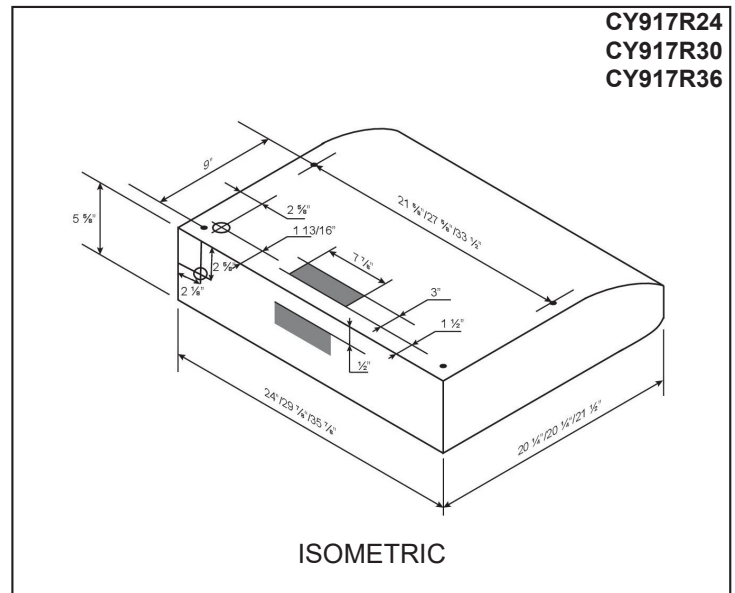

Green Features:

3 Speed Push Button Control Panel

Long-Lasting LED Lights

Grease Ring

Model	Finish	Ducting	Filters	Size	CFM
CY917R24W	White	6" round	Mesh	24"	300
CY917R24B	Black	6" round	Mesh	24"	300
CY917R24SS	Stainless Steel	6" round	Mesh	24"	300
CY917R30W	White	6" round	Mesh	30"	300
CY917R30B	Black	6" round	Mesh	30"	300
CY917R30SS	Stainless Steel	6" round	Mesh	30"	300
CY917R36SS	Stainless Steel	6" round	Mesh	36"	300

Options

- Width: 24", 30", 36"
- Finishes: White, Black, Stainless Steel

Note

- 24" comes with two filters
- 36" only come with stainless steel finish

Specifications

- | | | |
|--------------------------------------|--------------------------|-----------------------------|
| • Air Flow Volume: 300 CFM | • Current: 2.0 Amps | • Ducting: 6" round |
| • Electrical Connection: 120 V/60 Hz | • Fan Speed: 1350 RPM | • Noise Level: Min. 2 Sones |
| • Power Consumption: 240 Watts | • Fan Type: Axial Blower | Max. 4 Sones |