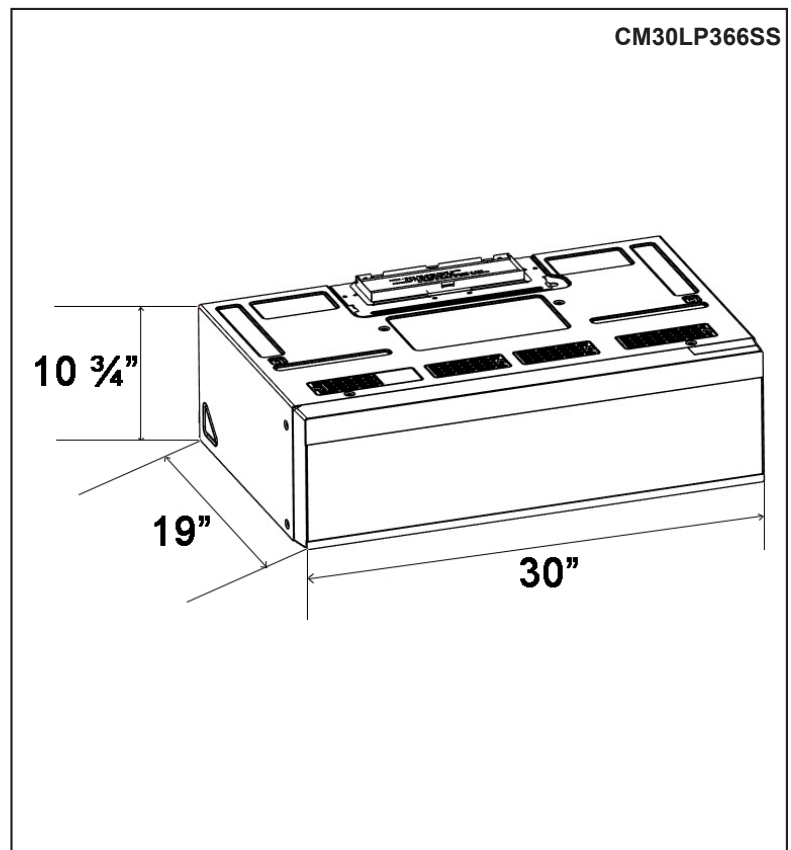

Specifications

- | | | |
|----------------------------|------------------------------------|--------------------------------|
| • Air Flow: 400 CFM | • Turntable Size: 12.4 Inches | • Current: 8.3 Amps |
| • Power Output: 1000 Watts | • Noise Level: TBD | • Ducting: 6" round (Top Only) |
| • Oven Capacity: 1.2 Cu.Ft | • Electrical Connection: 120V/60Hz | • Finish: Stainless Steel |