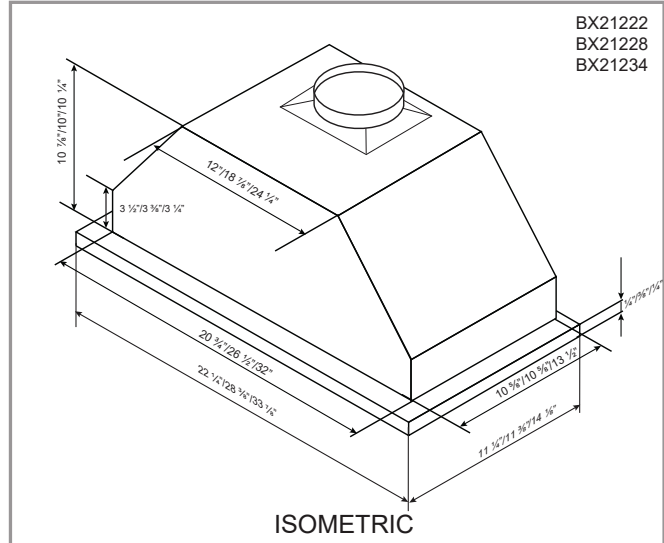

Features

- Insert range hood
- 6" round duct adapter
- Non-stick aluminum fan blades
- 3 speed push button control for 22"
- 3 speed slide control for 28" and 34"
- Quick release aluminum mesh filters
- 2 halogen light bulbs (2 x 25W E26)
- Plug-in connection

Options

- Widths: 22", 28", 34"
- Charcoal Filter: CF01

*Charcoal filter only available for 28" and 34"

Specifications

• Air Flow Volume: 300 CFM • Electrical Connection: 120 V/60 Hz • Power Consumption: 300 Watts	• Current: 2.5 Amps • Fan Speed: 1350 RPM • Fan Type: Centrifugal Blower	• Finishes: Stainless Steel • Ducting: 6" Round • Noise Level: Min. 2 Sones Max. 4 Sones