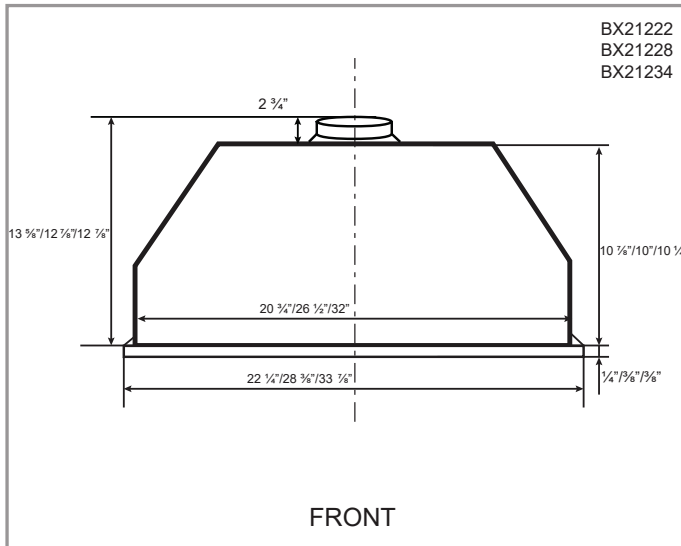

Features

- Insert range hood
- 6" round duct adapter
- Non-stick aluminum fan blades
- 3 speed push button control for 22"
- 3 speed slide control for 28" and 34"
- Quick release aluminum mesh filters
- 2 halogen light bulbs (2 x 25W E26)
- Plug-in connection

Options

- Widths: 22", 28", 34"
- Charcoal Filter: CF01

*Charcoal filter only available for 28" and 34"

Specifications

• Air Flow Volume: 300 CFM • Electrical Connection: 120 V/60 Hz • Power Consumption: 300 Watts	• Current: 2.5 Amps • Fan Speed: 1350 RPM • Fan Type: Centrifugal Blower	• Finishes: Stainless Steel • Ducting: 6" Round • Noise Level: Min. 2 Sones Max. 4 Sones