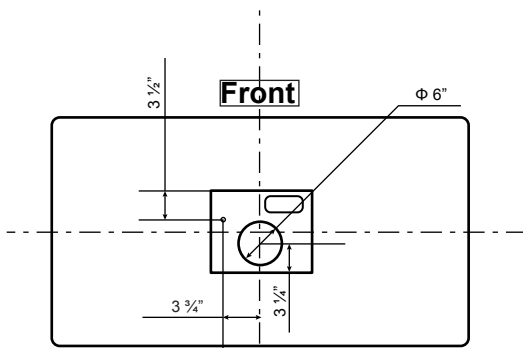

Specifications: Alito Collection - Island

Model: SI531

FRONT

SIDE

TOP

FRONT WITHOUT FLUE