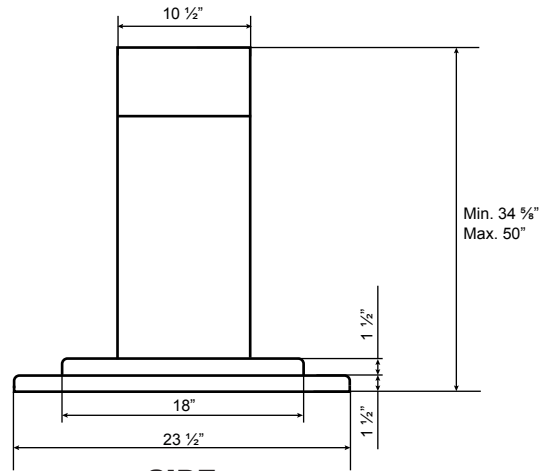

Specifications: Alito Collection - Island

Model: SI531

FRONT

SIDE

TOP

FRONT WITHOUT FLUE