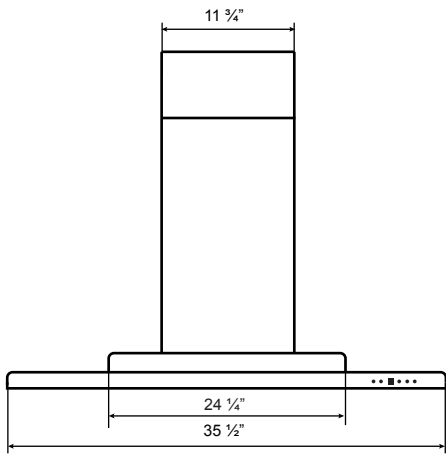

Specifications: Alito Collection - Island

Model: SI531

FRONT

SIDE

TOP

FRONT WITHOUT FLUE