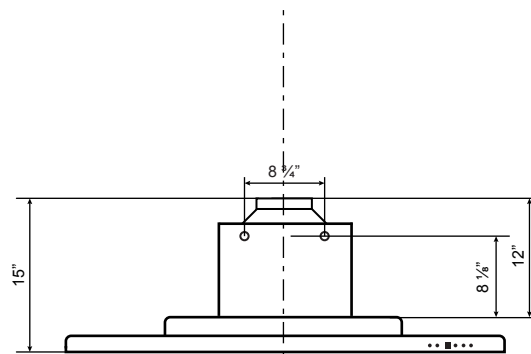

Specifications: Alito Collection - Island

Model: SI531

FRONT

SIDE

TOP

FRONT WITHOUT FLUE