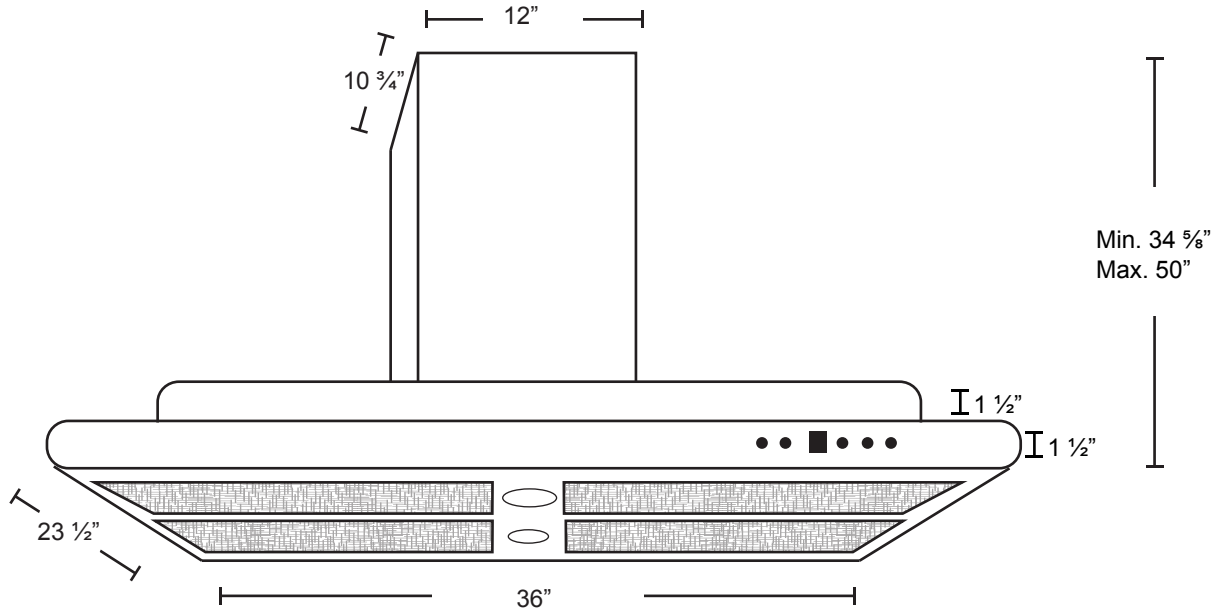

Specifications: Alito Collection - Island

Model: SI531

FRONT

SIDE

TOP

FRONT WITHOUT FLUE