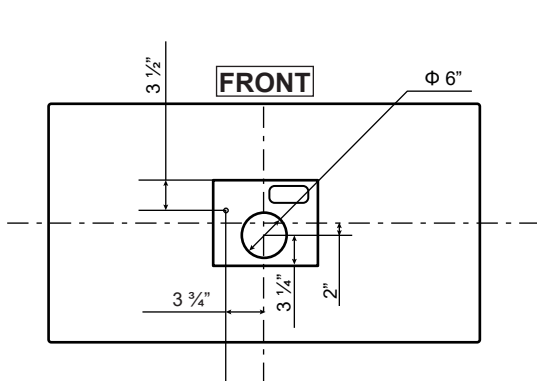

# Dimensions: Aito Collection - Island

Model: SI32330 / SI32336

**FRONT**

**SIDE**

**TOP**

**FRONT WITHOUT FLUE**