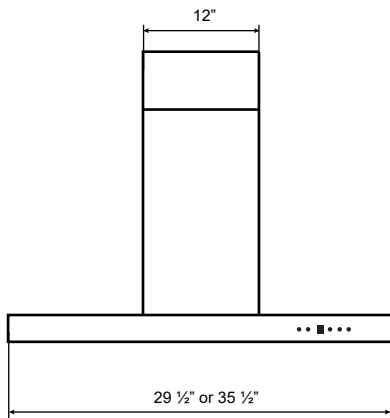

# Dimensions: Aito Collection - Island

Model: SI32330 / SI32336

**FRONT**

**SIDE**

**TOP**

**FRONT WITHOUT FLUE**