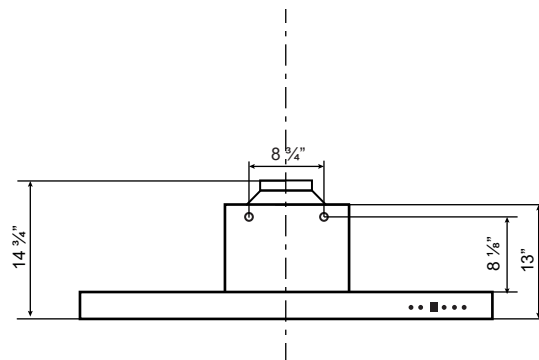

# Dimensions: Aito Collection - Island

Model: SI32330 / SI32336

**FRONT**

**SIDE**

**TOP**

**FRONT WITHOUT FLUE**