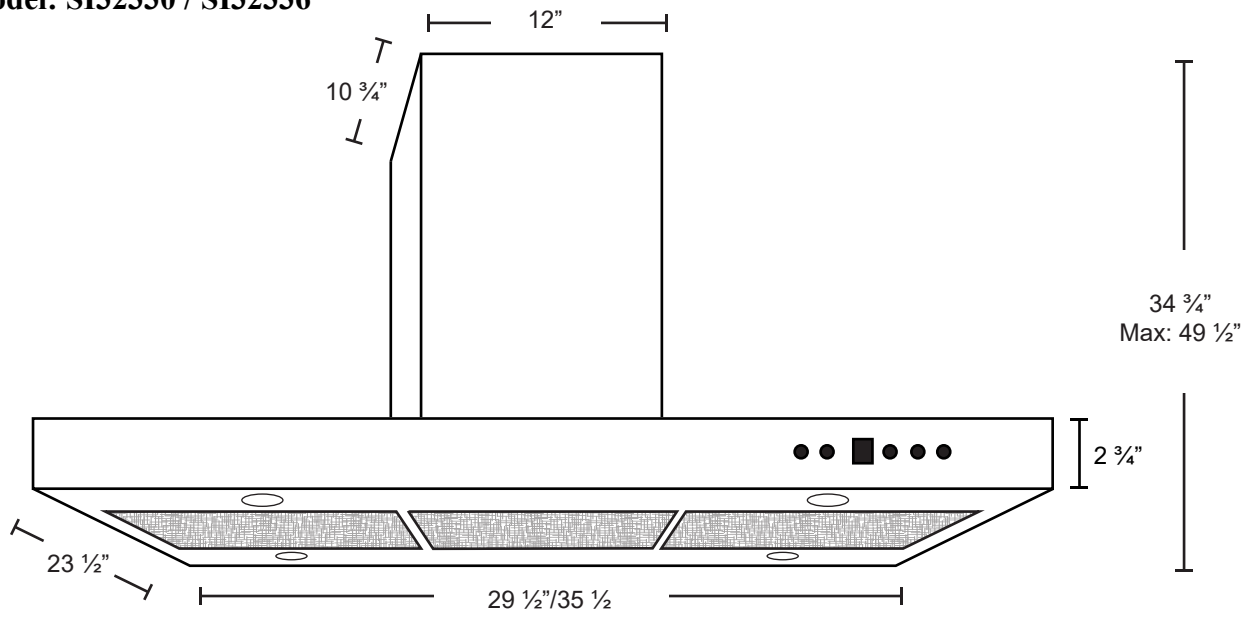

# Dimensions: Aito Collection - Island

Model: SI32330 / SI32336

**FRONT**

**SIDE**

**TOP**

**FRONT WITHOUT FLUE**