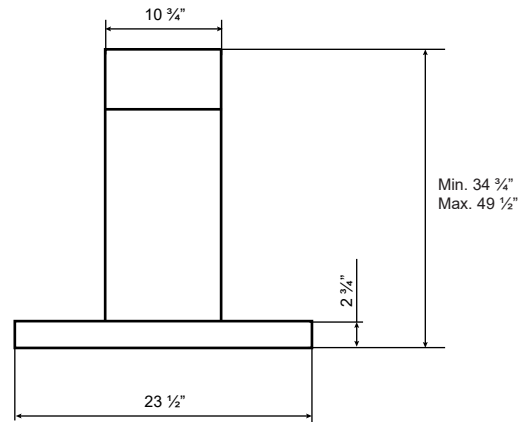

# Dimensions: Aito Collection - Island

Model: SI32330 / SI32336

**FRONT**

**SIDE**

**TOP**

**FRONT WITHOUT FLUE**