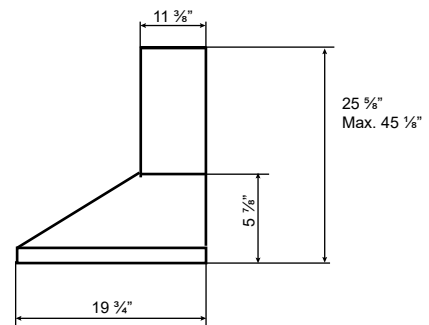

Dimensions: Alito Collection - Wall Mount

Model: SCB51630 / SCB51636

FRONT

SIDE

TOP

BACK