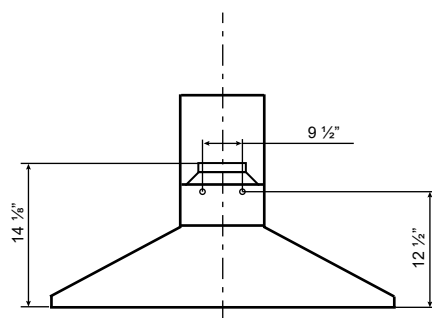

Dimensions: Alito Collection - Wall Mount

Model: SCB51630 / SCB51636

FRONT

SIDE

TOP

BACK