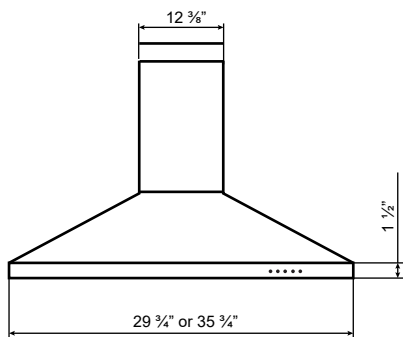

Dimensions: Alito Collection - Wall Mount

Model: SCB51630 / SCB51636

FRONT

SIDE

TOP

BACK