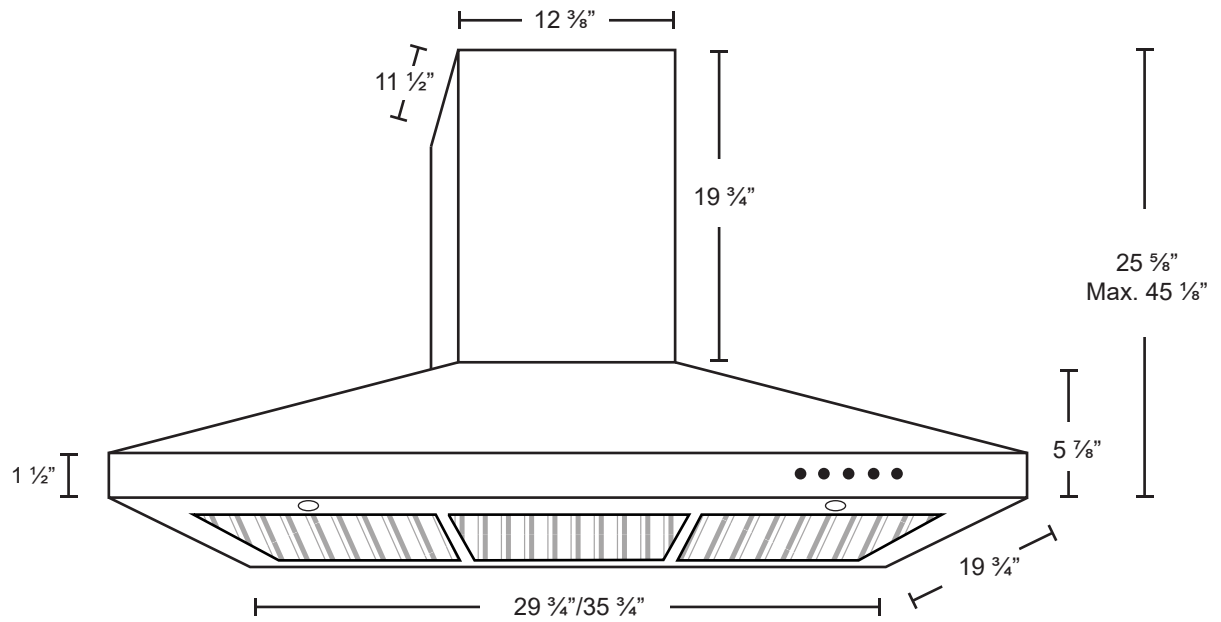

Dimensions: Alito Collection - Wall Mount

Model: SCB51630 / SCB51636

FRONT

SIDE

TOP

BACK