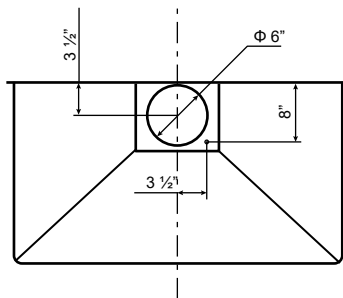

Dimensions: Alito Collection - Wall Mount

Model: SCB51630 / SCB51636

FRONT

SIDE

TOP

BACK