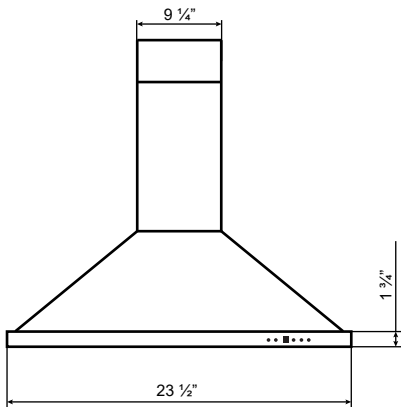

Dimensions: Alito Collection - Wall Mount

Model: SC51924

FRONT

SIDE

TOP

BACK