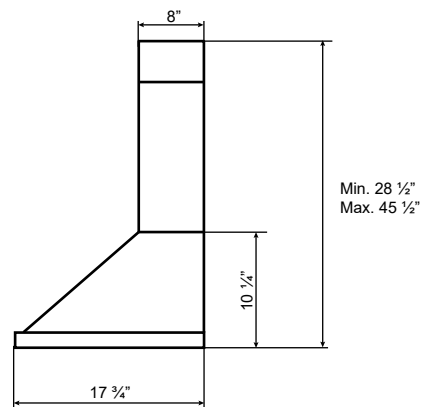

Dimensions: Alito Collection - Wall Mount

Model: SC51924

FRONT

SIDE

TOP

BACK