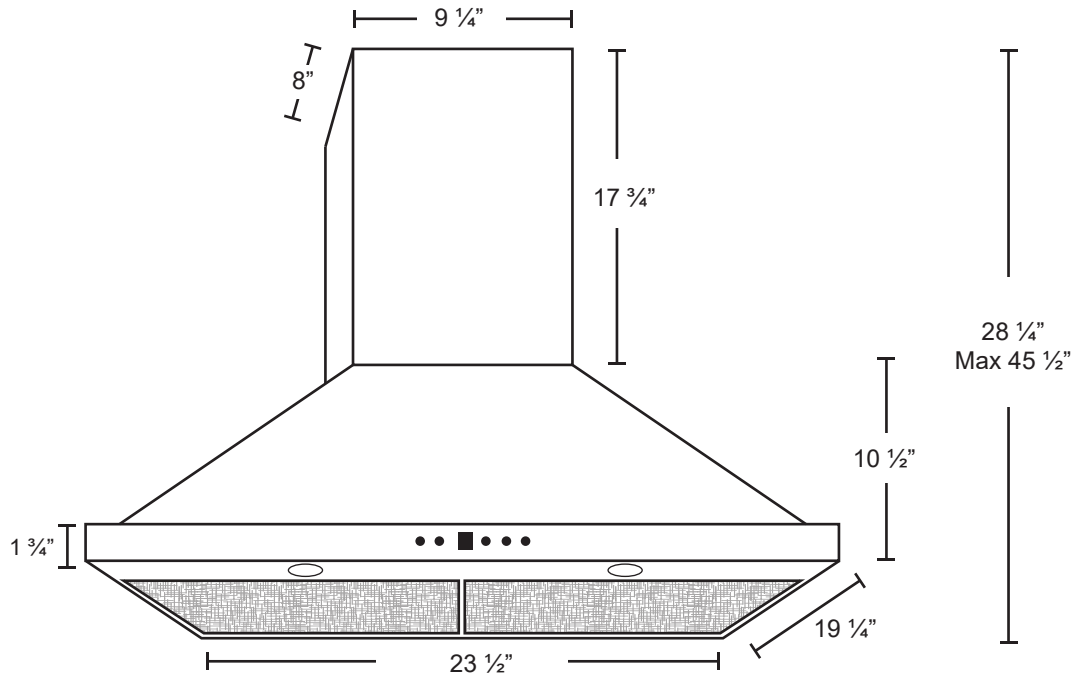

Dimensions: Alito Collection - Wall Mount

Model: SC51924

FRONT

SIDE

TOP

BACK