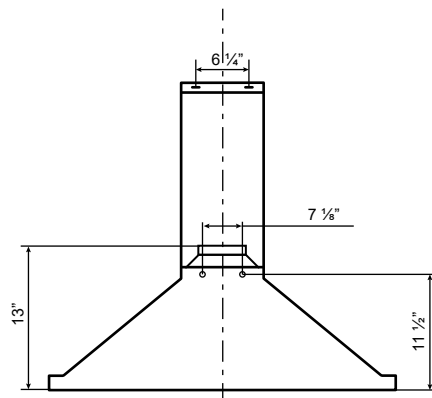

Dimensions: Alito Collection - Wall Mount

Model: SC51924

FRONT

SIDE

TOP

BACK