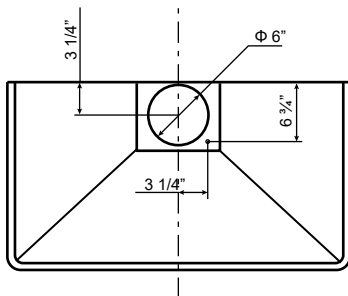

Dimensions: Alito Collection - Wall Mount

Model: SC51924

FRONT

SIDE

TOP

BACK