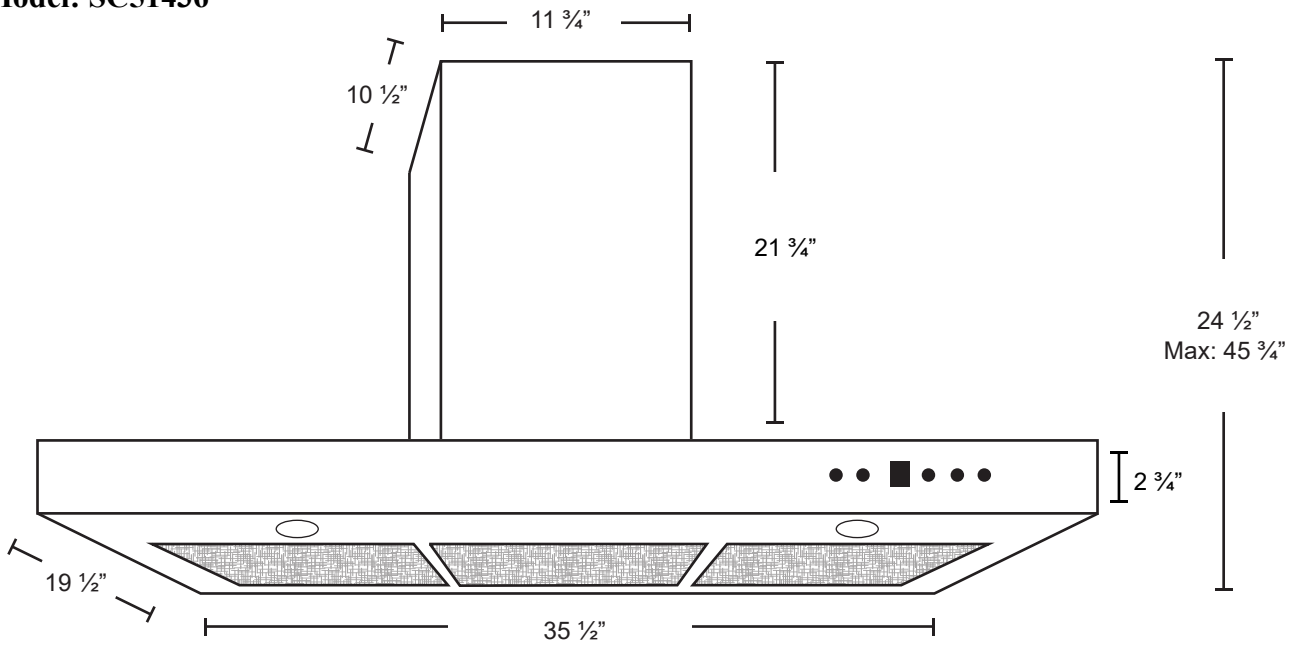

Dimensions: Alito Collection - Wall Mount

Model: SC51436

FRONT

SIDE

TOP

BACK