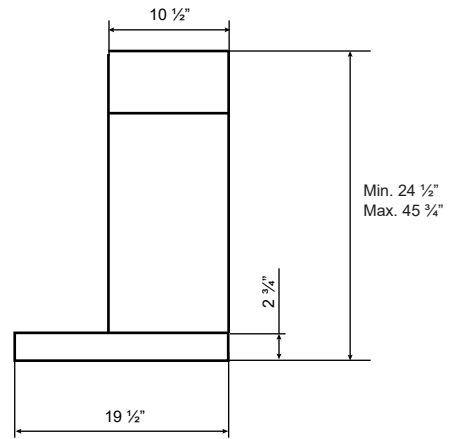

Dimensions: Alito Collection - Wall Mount

Model: SC51436

FRONT

SIDE

TOP

BACK