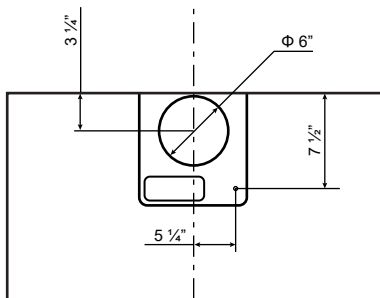

Dimensions: Alito Collection - Wall Mount

Model: SC51436

FRONT

SIDE

TOP

BACK