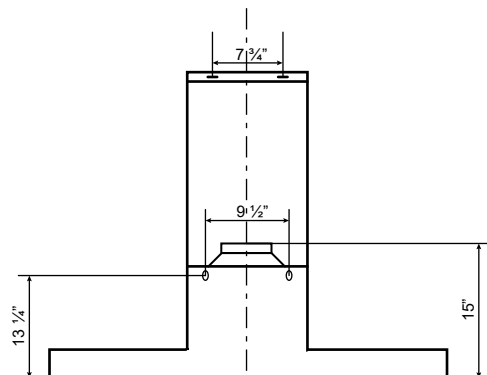

Dimensions: Alito Collection - Wall Mount

Model: SC51436

FRONT

SIDE

TOP

BACK