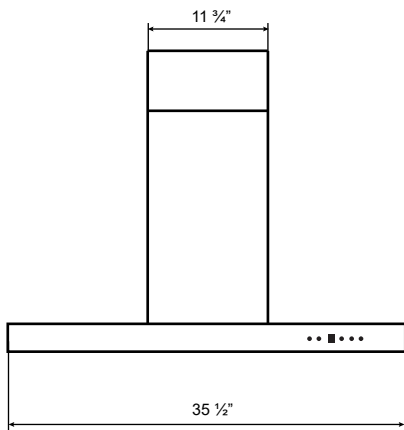

Dimensions: Alito Collection - Wall Mount

Model: SC51436

FRONT

SIDE

TOP

BACK