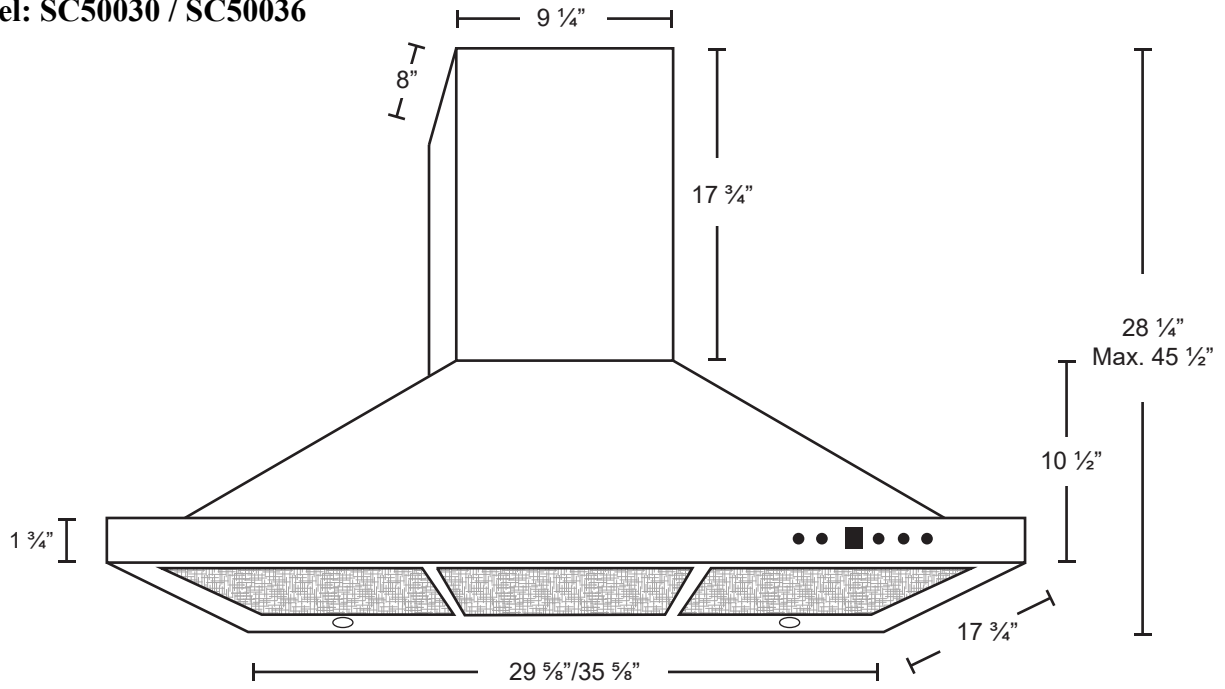

Dimensions: Alito Collection - Wall Mount

Model: SC50030 / SC50036

FRONT

SIDE

TOP

BACK