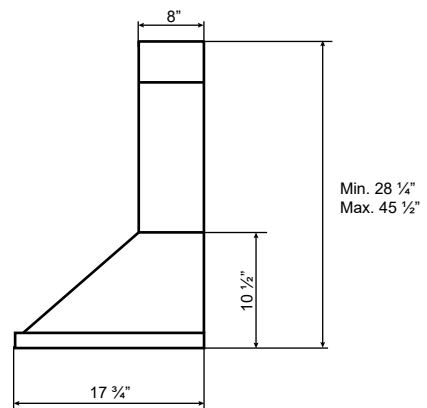

Dimensions: Alito Collection - Wall Mount

Model: SC50030 / SC50036

FRONT

SIDE

TOP

BACK