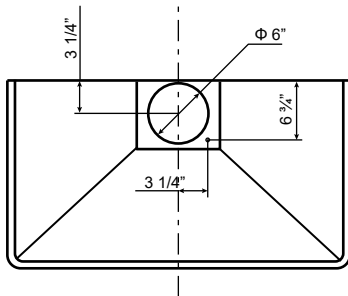

Dimensions: Alito Collection - Wall Mount

Model: SC50030 / SC50036

FRONT

SIDE

TOP

BACK