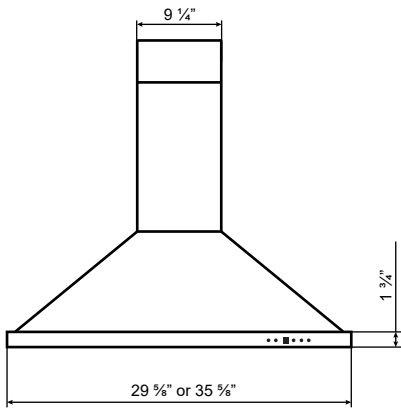

Dimensions: Alito Collection - Wall Mount

Model: SC50030 / SC50036

FRONT

SIDE

TOP

BACK