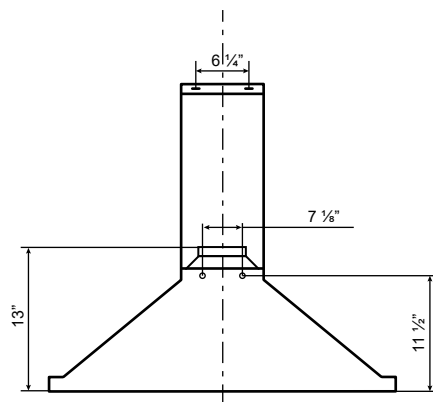

Dimensions: Alito Collection - Wall Mount

Model: SC50030 / SC50036

FRONT

SIDE

TOP

BACK