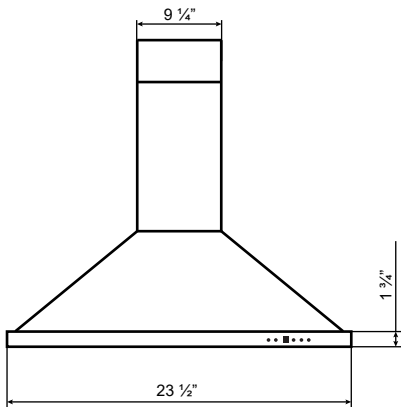

Dimensions: Alito Collection - Wall Mount

Model: SC50024

FRONT

SIDE

TOP

BACK