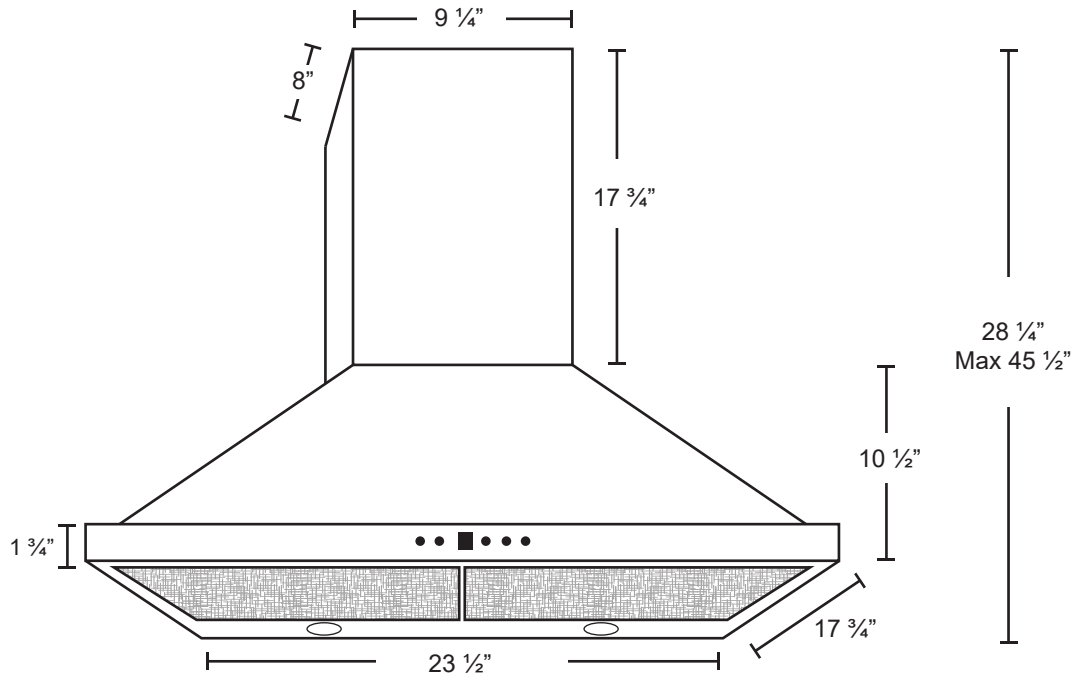

Dimensions: Alito Collection - Wall Mount

Model: SC50024

FRONT

SIDE

TOP

BACK