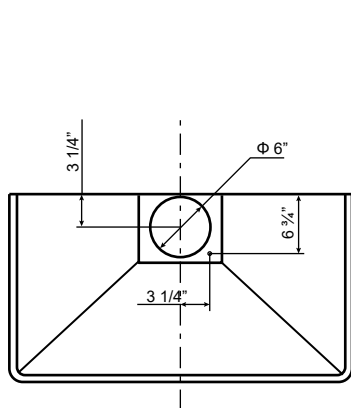

Dimensions: Alito Collection - Wall Mount

Model: SC50024

FRONT

SIDE

TOP

BACK