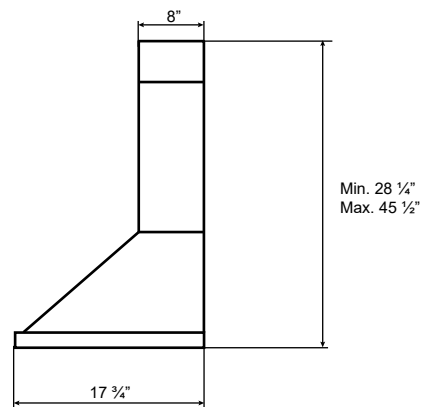

Dimensions: Alito Collection - Wall Mount

Model: SC50024

FRONT

SIDE

TOP

BACK