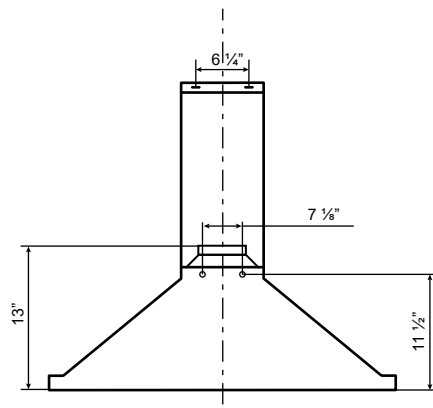

Dimensions: Alito Collection - Wall Mount

Model: SC50024

FRONT

SIDE

TOP

BACK