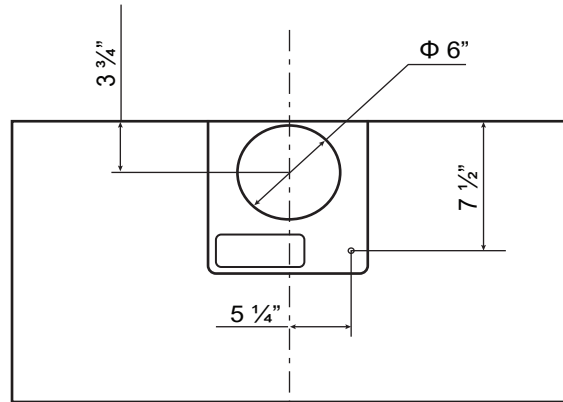

Dimensions: PRO Collection

Model: SC32230 No Chimney

TOP

BACK