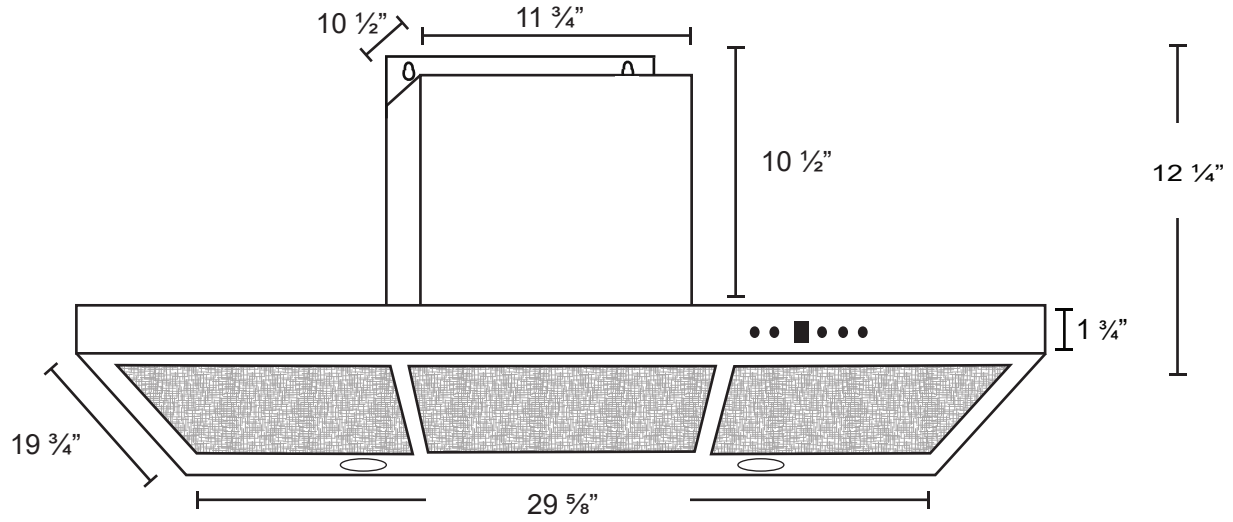

Dimensions: PRO Collection

Model: SC32230 No Chimney

TOP

BACK