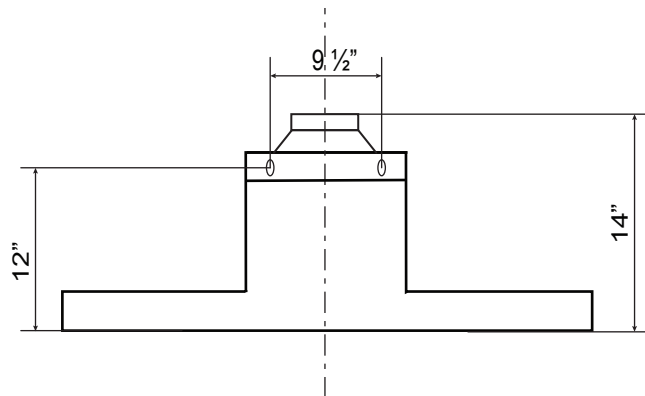

Dimensions: PRO Collection

Model: SC32230 No Chimney

TOP

BACK