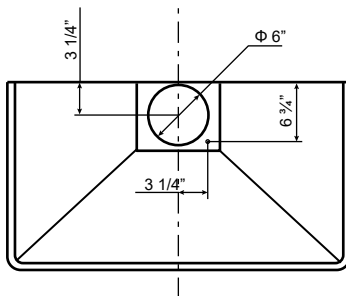

Dimensions: Alito Collection - Wall Mount

Model: SC30024

FRONT

SIDE

TOP

BACK