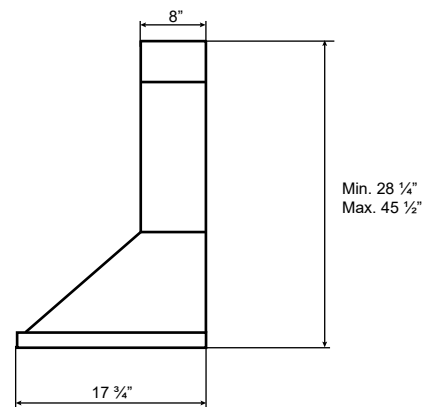

Dimensions: Alito Collection - Wall Mount

Model: SC30024

FRONT

SIDE

TOP

BACK