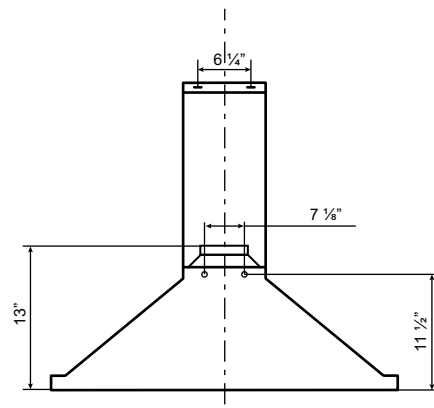

Dimensions: Alito Collection - Wall Mount

Model: SC30024

FRONT

SIDE

TOP

BACK