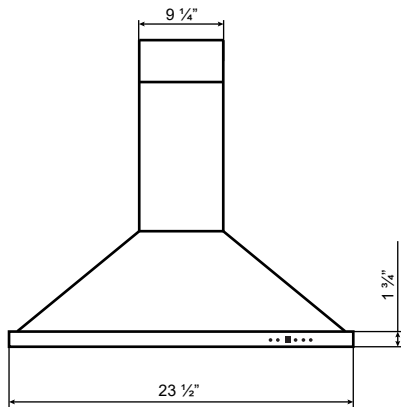

Dimensions: Alito Collection - Wall Mount

Model: SC30024

FRONT

SIDE

TOP

BACK