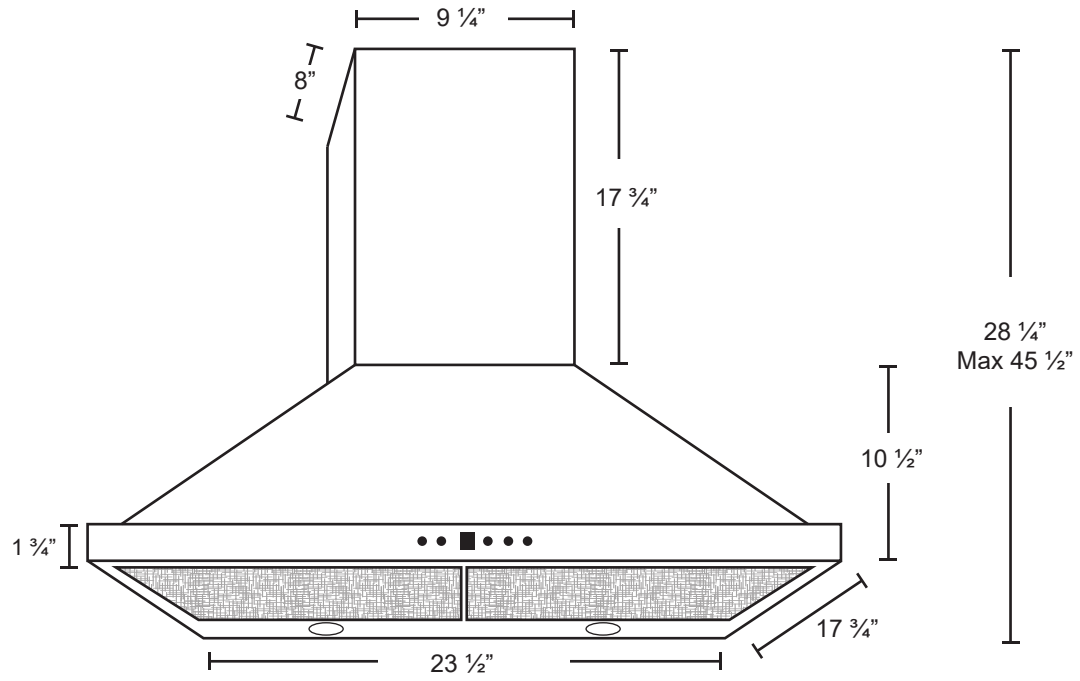

Dimensions: Alito Collection - Wall Mount

Model: SC30024

FRONT

SIDE

TOP

BACK