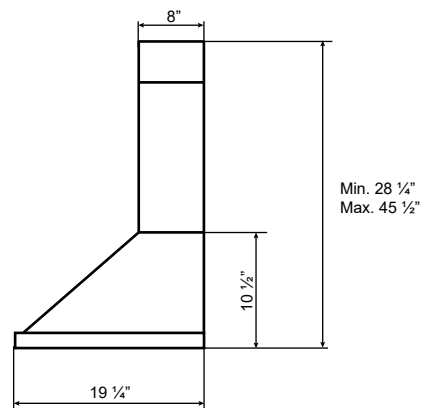

Dimensions: Alito Collection - Wall Mount

Model: SC51930 / SC51936

FRONT

SIDE

TOP

BACK