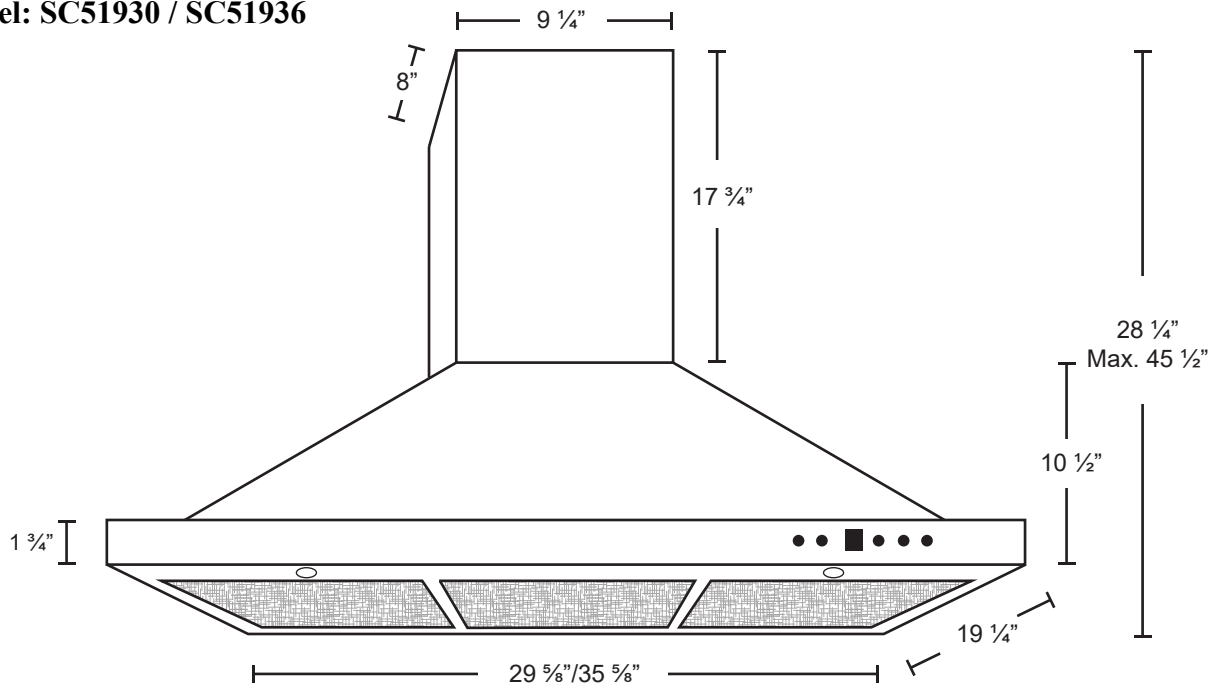

Dimensions: Alito Collection - Wall Mount

Model: SC51930 / SC51936

FRONT

SIDE

TOP

BACK