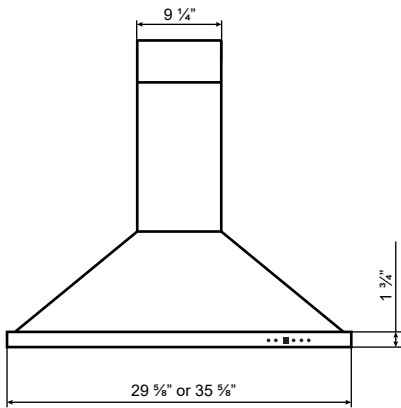

Dimensions: Alito Collection - Wall Mount

Model: SC51930 / SC51936

FRONT

SIDE

TOP

BACK