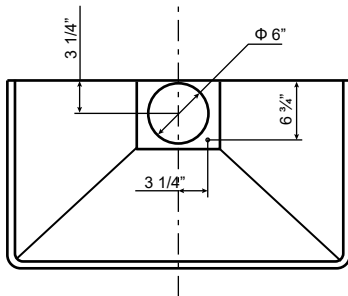

Dimensions: Alito Collection - Wall Mount

Model: SC51930 / SC51936

FRONT

SIDE

TOP

BACK