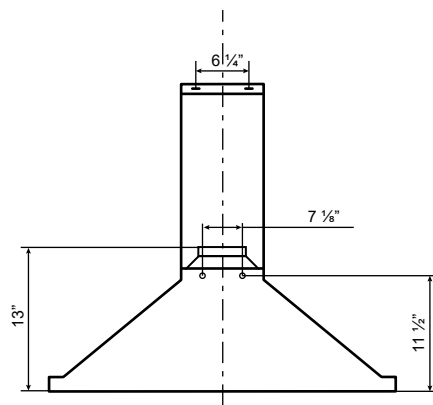

Dimensions: Alito Collection - Wall Mount

Model: SC51930 / SC51936

FRONT

SIDE

TOP

BACK