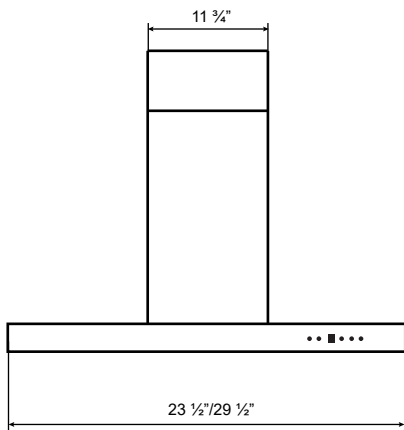

Dimensions: Alito Collection - Wall Mount

Model: SC51424 / SC51430

FRONT

SIDE

TOP

BACK