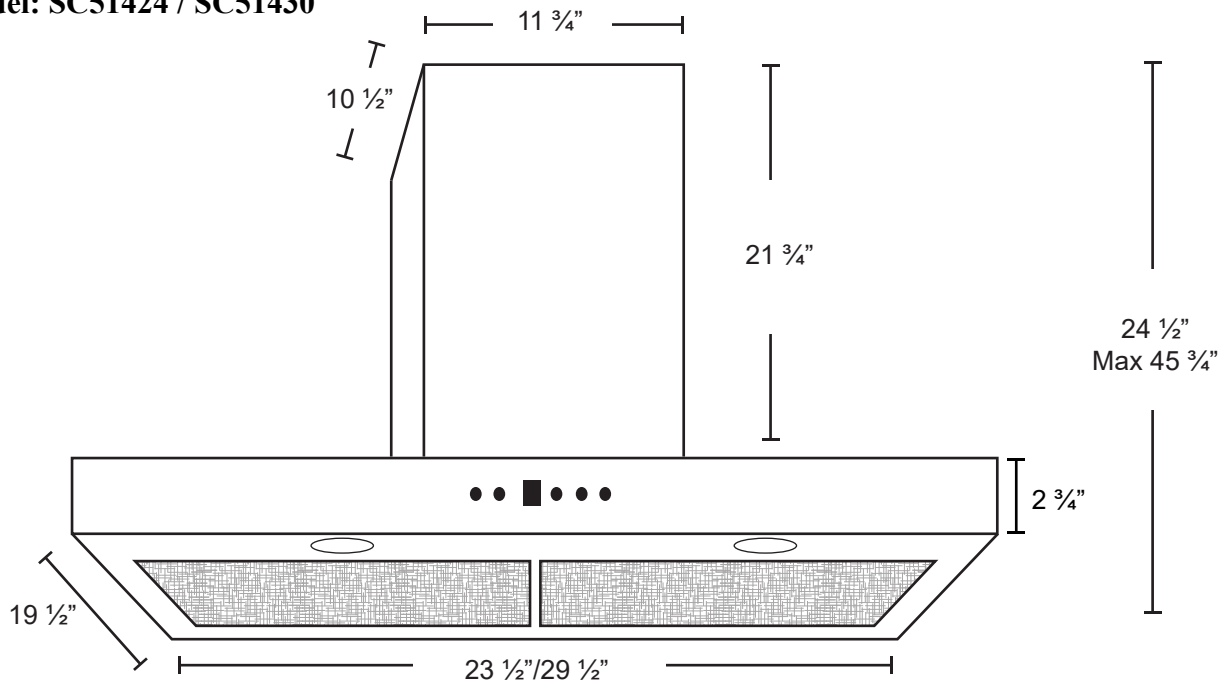

Dimensions: Alito Collection - Wall Mount

Model: SC51424 / SC51430

FRONT

SIDE

TOP

BACK