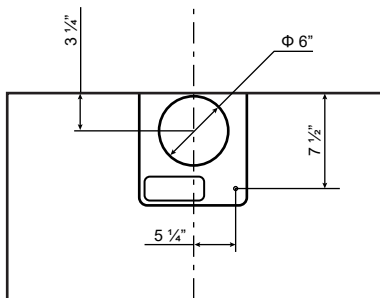

Dimensions: Alito Collection - Wall Mount

Model: SC51424 / SC51430

FRONT

SIDE

TOP

BACK