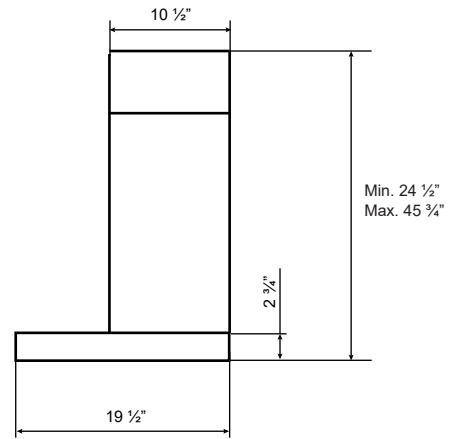

Dimensions: Alito Collection - Wall Mount

Model: SC51424 / SC51430

FRONT

SIDE

TOP

BACK