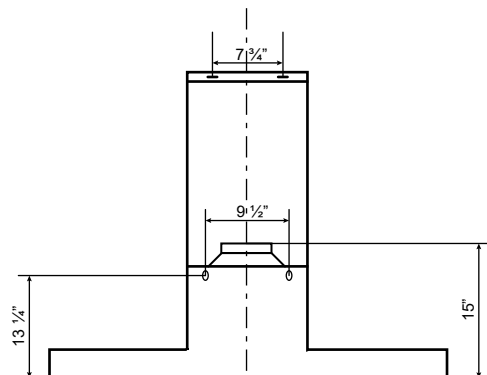

Dimensions: Alito Collection - Wall Mount

Model: SC51424 / SC51430

FRONT

SIDE

TOP

BACK