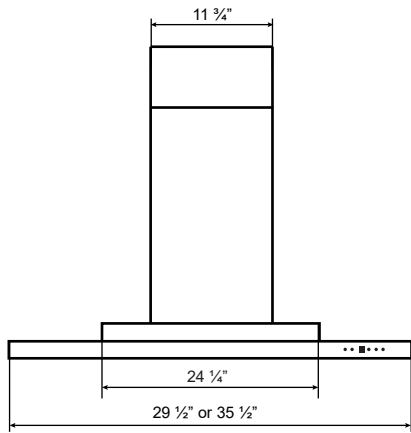

Dimensions: Alito Collection - Wall Mount

Model: SC51330 / SC51336

FRONT

SIDE

TOP

BACK