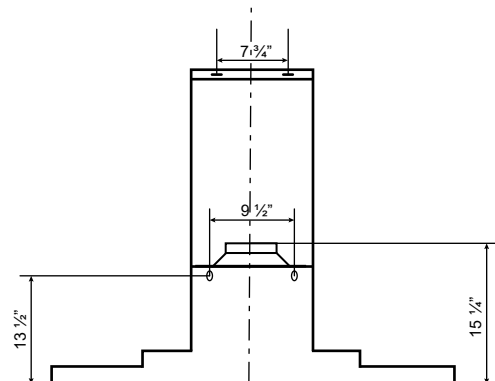

Dimensions: Alito Collection - Wall Mount

Model: SC51330 / SC51336

FRONT

SIDE

TOP

BACK