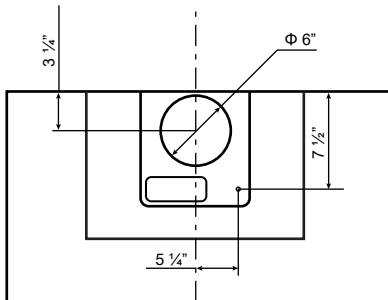

Dimensions: Alito Collection - Wall Mount

Model: SC51330 / SC51336

FRONT

SIDE

TOP

BACK