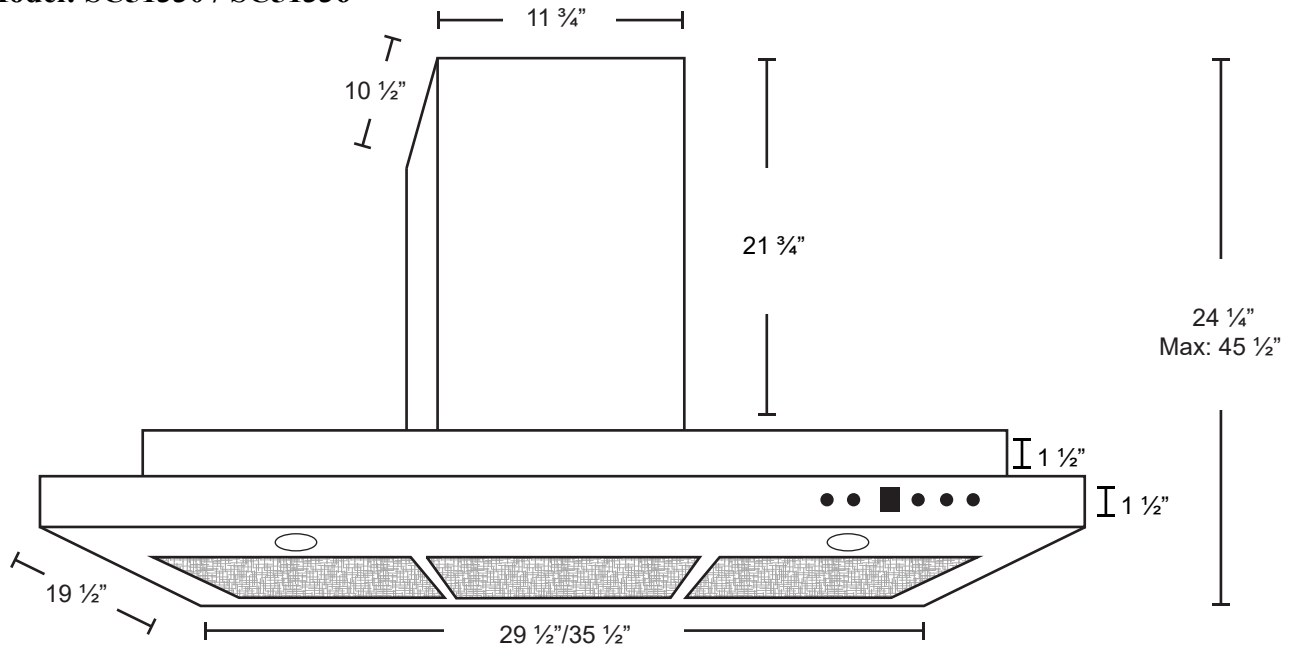

Dimensions: Alito Collection - Wall Mount

Model: SC51330 / SC51336

FRONT

SIDE

TOP

BACK