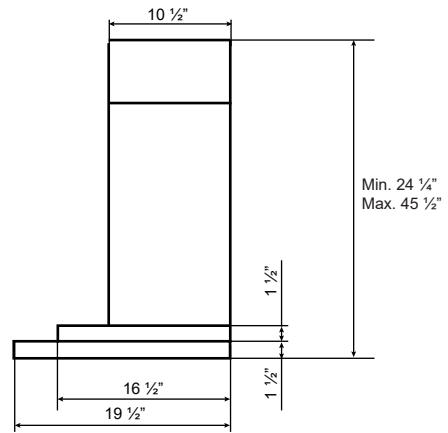

Dimensions: Alito Collection - Wall Mount

Model: SC51330 / SC51336

FRONT

SIDE

TOP

BACK