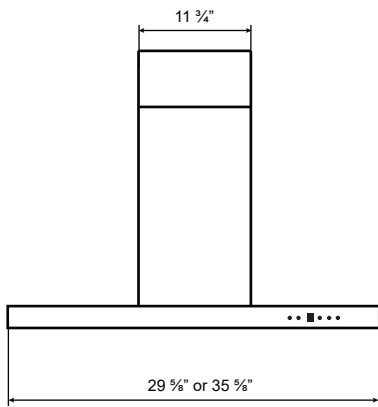

# Dimensions: PRO Collection - Wall Mount

Model: SC32230 / SC32236

**FRONT**

**SIDE**

**TOP**

**BACK**