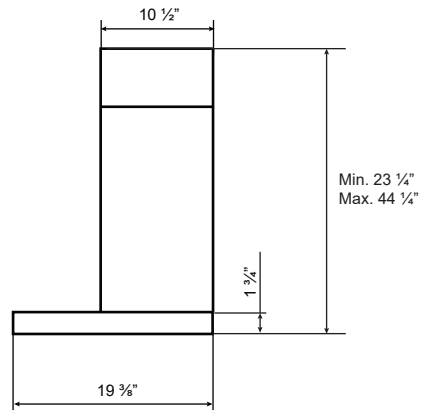

# Dimensions: PRO Collection - Wall Mount

Model: SC32230 / SC32236

**FRONT**

**SIDE**

**TOP**

**BACK**