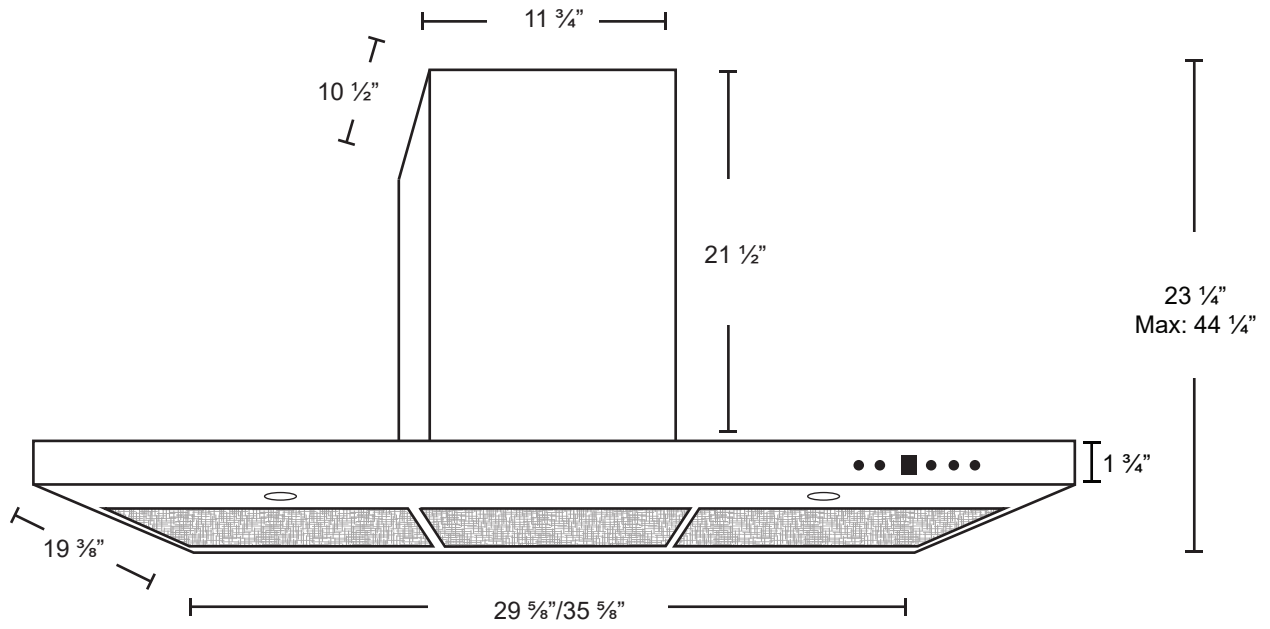

# Dimensions: PRO Collection - Wall Mount

Model: SC32230 / SC32236

**FRONT**

**SIDE**

**TOP**

**BACK**