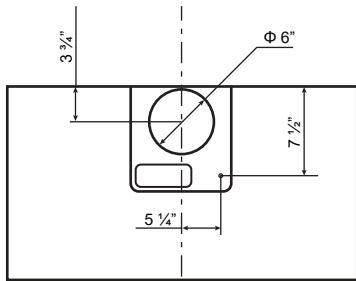

# Dimensions: PRO Collection - Wall Mount

Model: SC32230 / SC32236

**FRONT**

**SIDE**

**TOP**

**BACK**