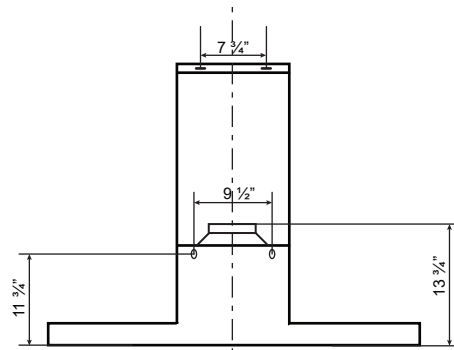

# Dimensions: PRO Collection - Wall Mount

Model: SC32230 / SC32236

**FRONT**

**SIDE**

**TOP**

**BACK**