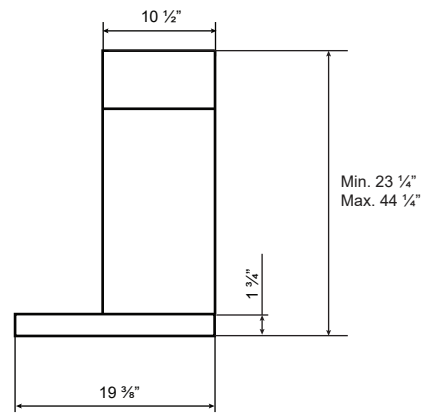

# Dimensions: PRO Collection - Wall Mount

Model: SC32224

**FRONT**

**SIDE**

**TOP**

**BACK**