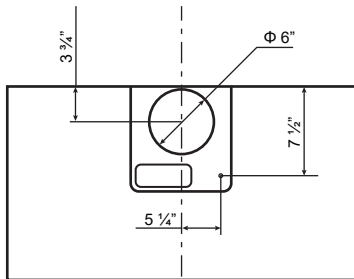

# Dimensions: PRO Collection - Wall Mount

Model: SC32224

**FRONT**

**SIDE**

**TOP**

**BACK**