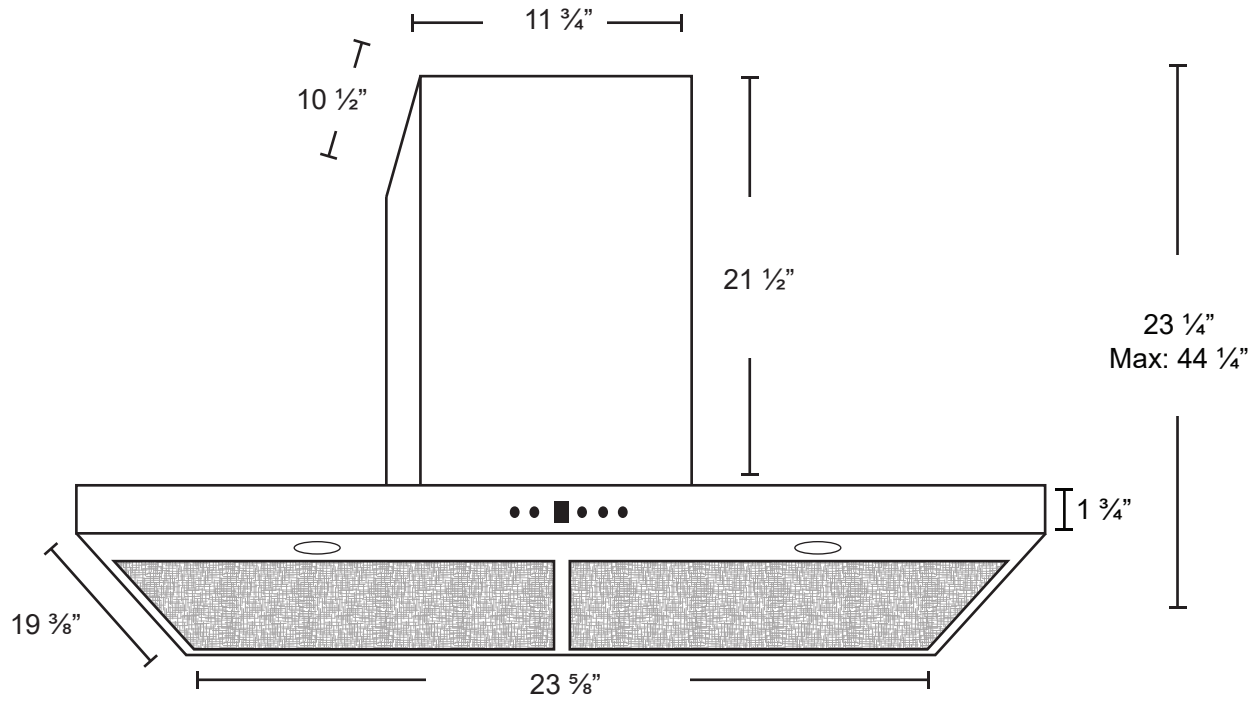

# Dimensions: PRO Collection - Wall Mount

Model: SC32224

**FRONT**

**SIDE**

**TOP**

**BACK**