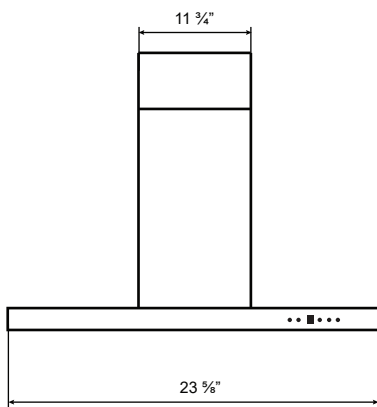

# Dimensions: PRO Collection - Wall Mount

Model: SC32224

**FRONT**

**SIDE**

**TOP**

**BACK**