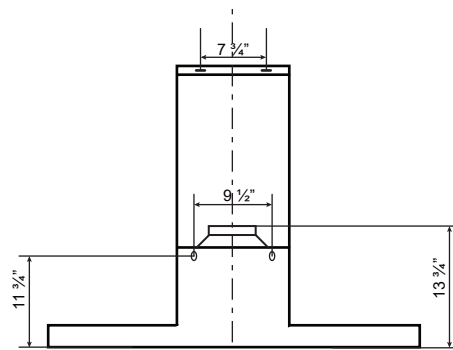

# Dimensions: PRO Collection - Wall Mount

Model: SC32224

**FRONT**

**SIDE**

**TOP**

**BACK**